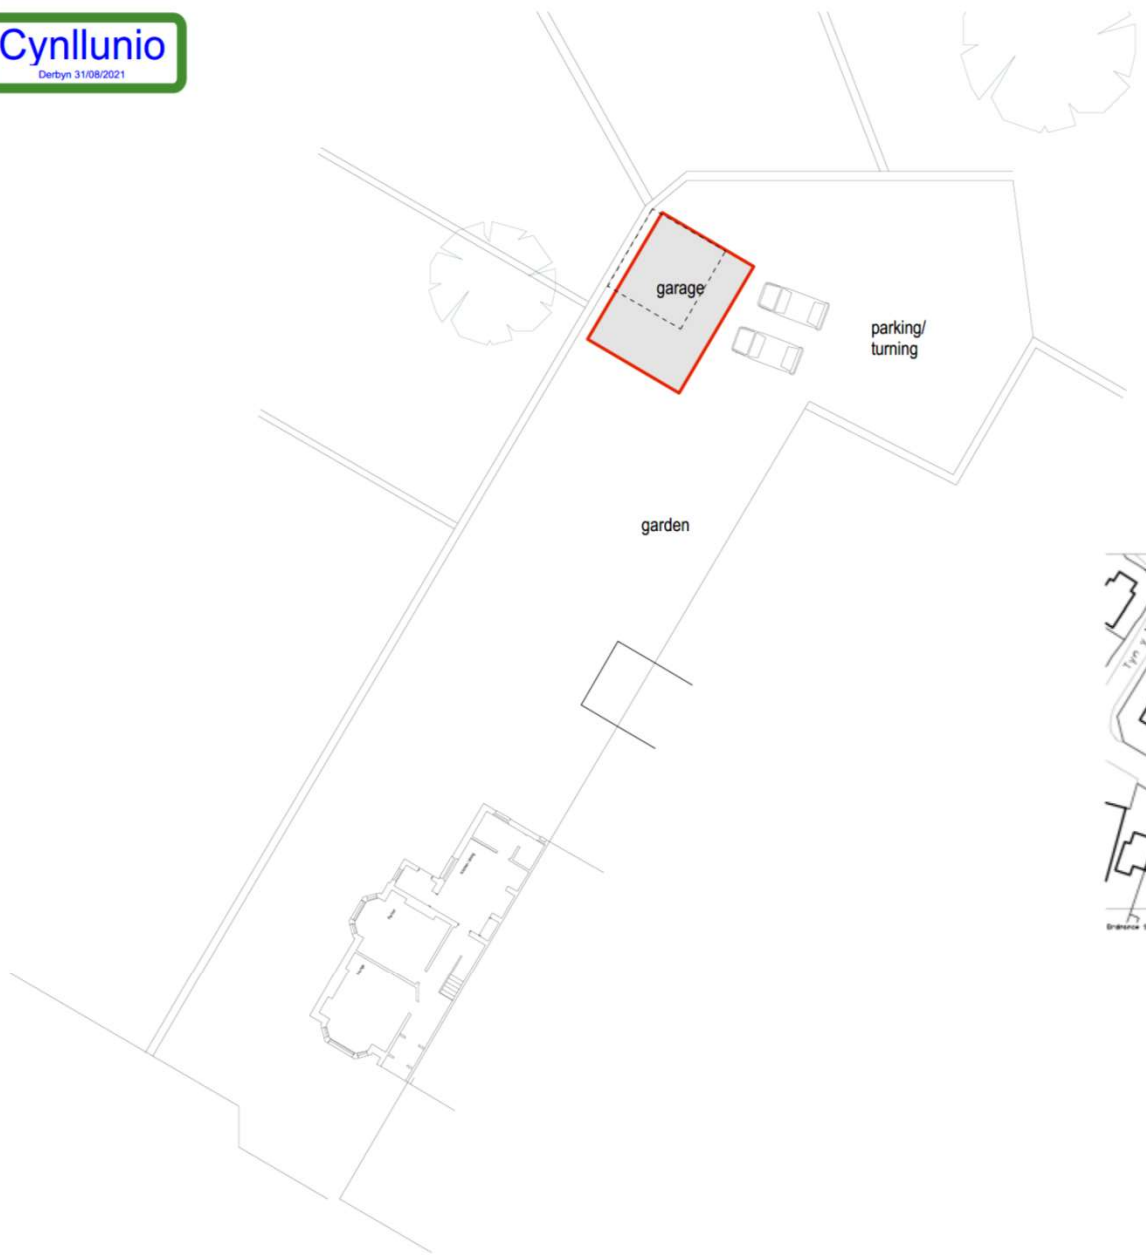

C21/0859/42/DT

Dymchwel garej presennol ac adeiladu garej newydd

***Demolish existing garage and construction of a new
garage***

**Môn Arfon Lôn Pen Rhos, Morfa Nefyn, Pwllheli,
Gwynedd, LL53 6BL**

Monarfon, Morfa Nefyn
Site & location plan