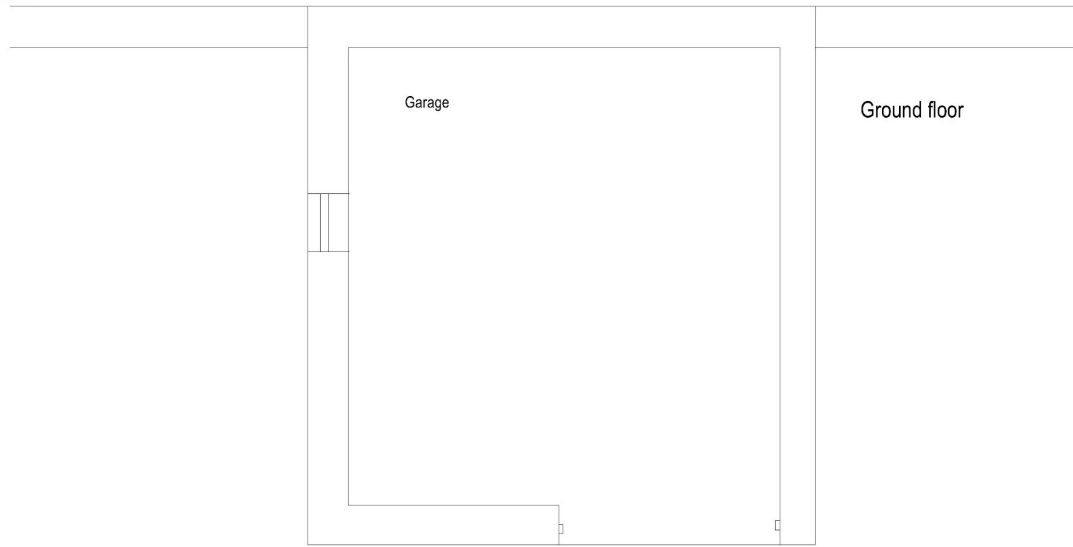

Monarfon, Morfa Nefyn

floor plans (as existing)

Ty - Newydd Dylunio a rheolaeth project Design & project management	Cefn Bryn, 24 High Street, Criccieth Tel: 0770 925 8926 eboost: gwyn@ty-newydd.com www.ty-newydd.com
1779/01	
1:50	
27-08-2021