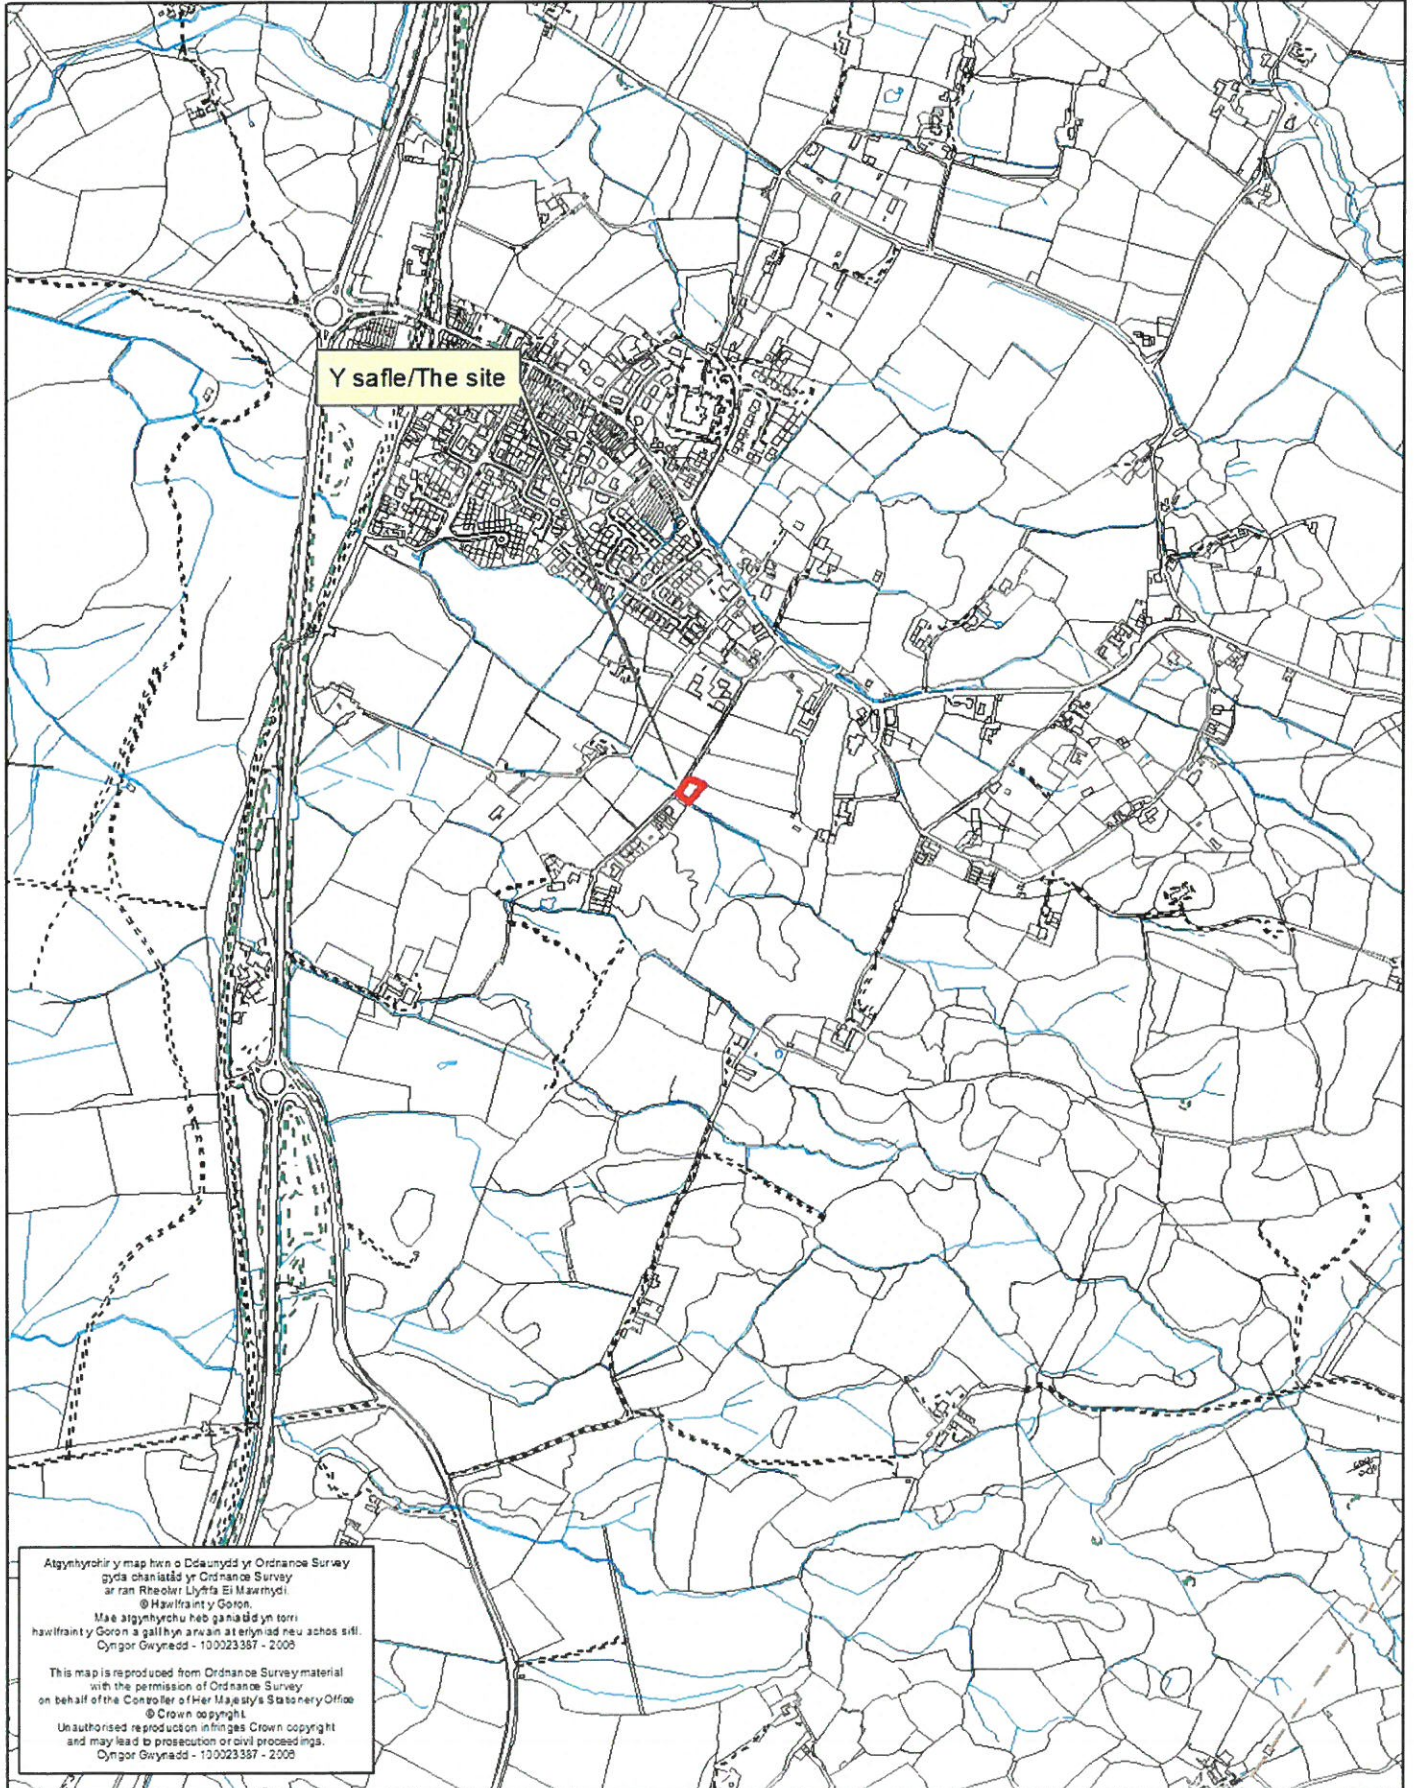

Rhif y Cais / Application Number : C17/0356/17/LL

Cynllun lleoliad ar gyfer adnabod y safle yn unig. Dim i raddfa.
Location Plan for identification purposes only. Not to scale.

CYNGOR GWYNEDD
 ADRAN RHEOLEDDIO
 - 8 MAI 2017
 GWASANAETH CYNLLUNIO AC
 AMGYLCHEDD
 RHIF TRAC:

Ordinance Survey © Crown Copyright 2012. All rights reserved. Licence number 10072049. Plotted Scale - 1:1250

**CYNLLUN IAWMUR
 REVISED PLAN**

Derbyniwyd/Received 8/5/17
 Llofnod/signature CM

CYNGOR GWYNEDD
ADRAN MUELEDDIO
10 EBR 2017
GWASANAETH SITING/PLANNING
AMGYLCHRED
RHEITRAC