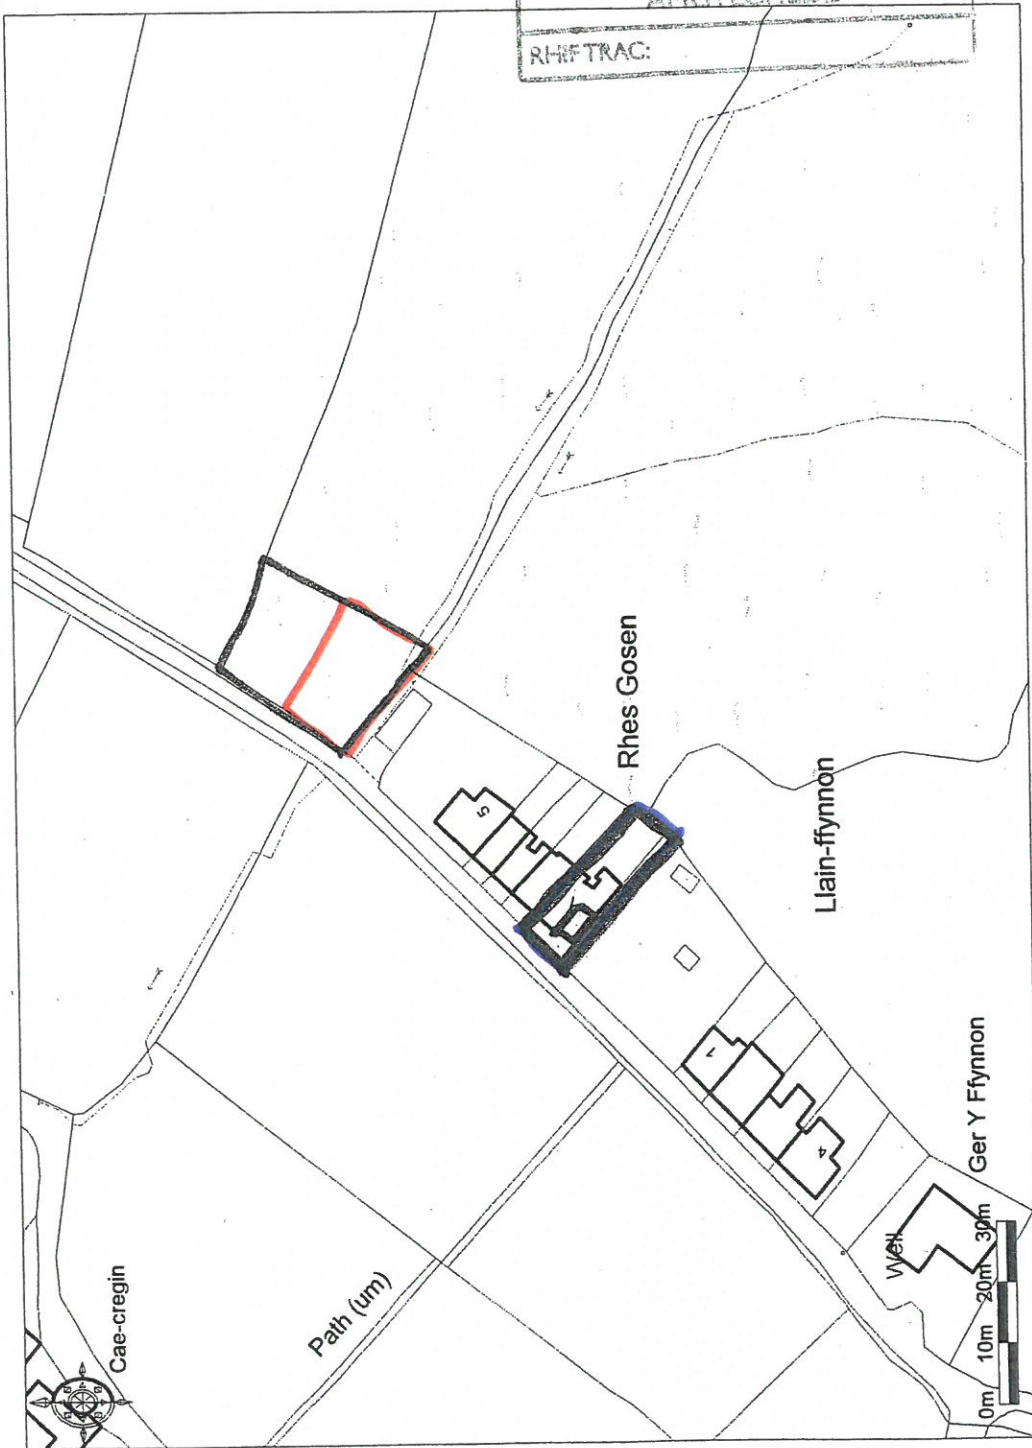

Rhif y Cais / Application Number : C17/0356/17/LL

Cynllun lleoliad ar gyfer adnabod y safle yn unig. Dim i raddfa.
Location Plan for identification purposes only. Not to scale.

CYNGOR GWYNEDD
 ADRAN RHEOLEDDIO
 - 8 MAI 2017
 GWASANAETH CYNLLUNIO AC
 AMGYLCHEDD
 RHIF TRAC:

Ordinance Survey © Crown Copyright 2012. All rights reserved. Licence number 10072049. Plotted Scale - 1:1250

**CYNLLUN IAWMUR
 REVISED PLAN**

Derbyniwyd/Received 8/5/17
 Llofnod/signature CM

CYNGOR GWYNEDD
ADRAN MUELEDDIO
10 EBR 2017
GWASANAETH SITING/PLANNING
AMGYLCHRED
RHEITRAC

LAND BY S RHEI GOSW, GROSLOW, CAERDARLON, GWYNEDD, LL54 7TR
SCALE: 1/100 AS EXISTING
SITE PLAN

CYNGOR GWYNEDD
 ADRIAN RHYSOEDDIO
 10 EBR 2017
 GWASANAETH CYLLUNING OAC
 AMGYLCHREDID
 NFF/17342

LAND BY S RHYS GOSEN,
 GROESLON, CAERNAFLON,
 GUSTNWOOD, LL54 7TR.
 SCALE: 1/100 AS PROPOSED
 FLOOR PLAN & ELEVATIONS