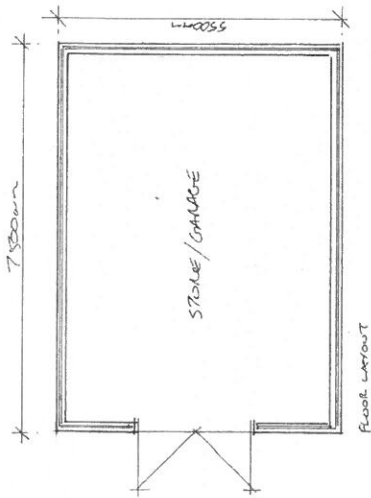

CYNGOR GWYNEDD
ADRIAN RHYSOEDDIO
10 EBR 2017
GWASANAETH CYLLUNING OAC
AMGYLCHREDID
NFF/17342