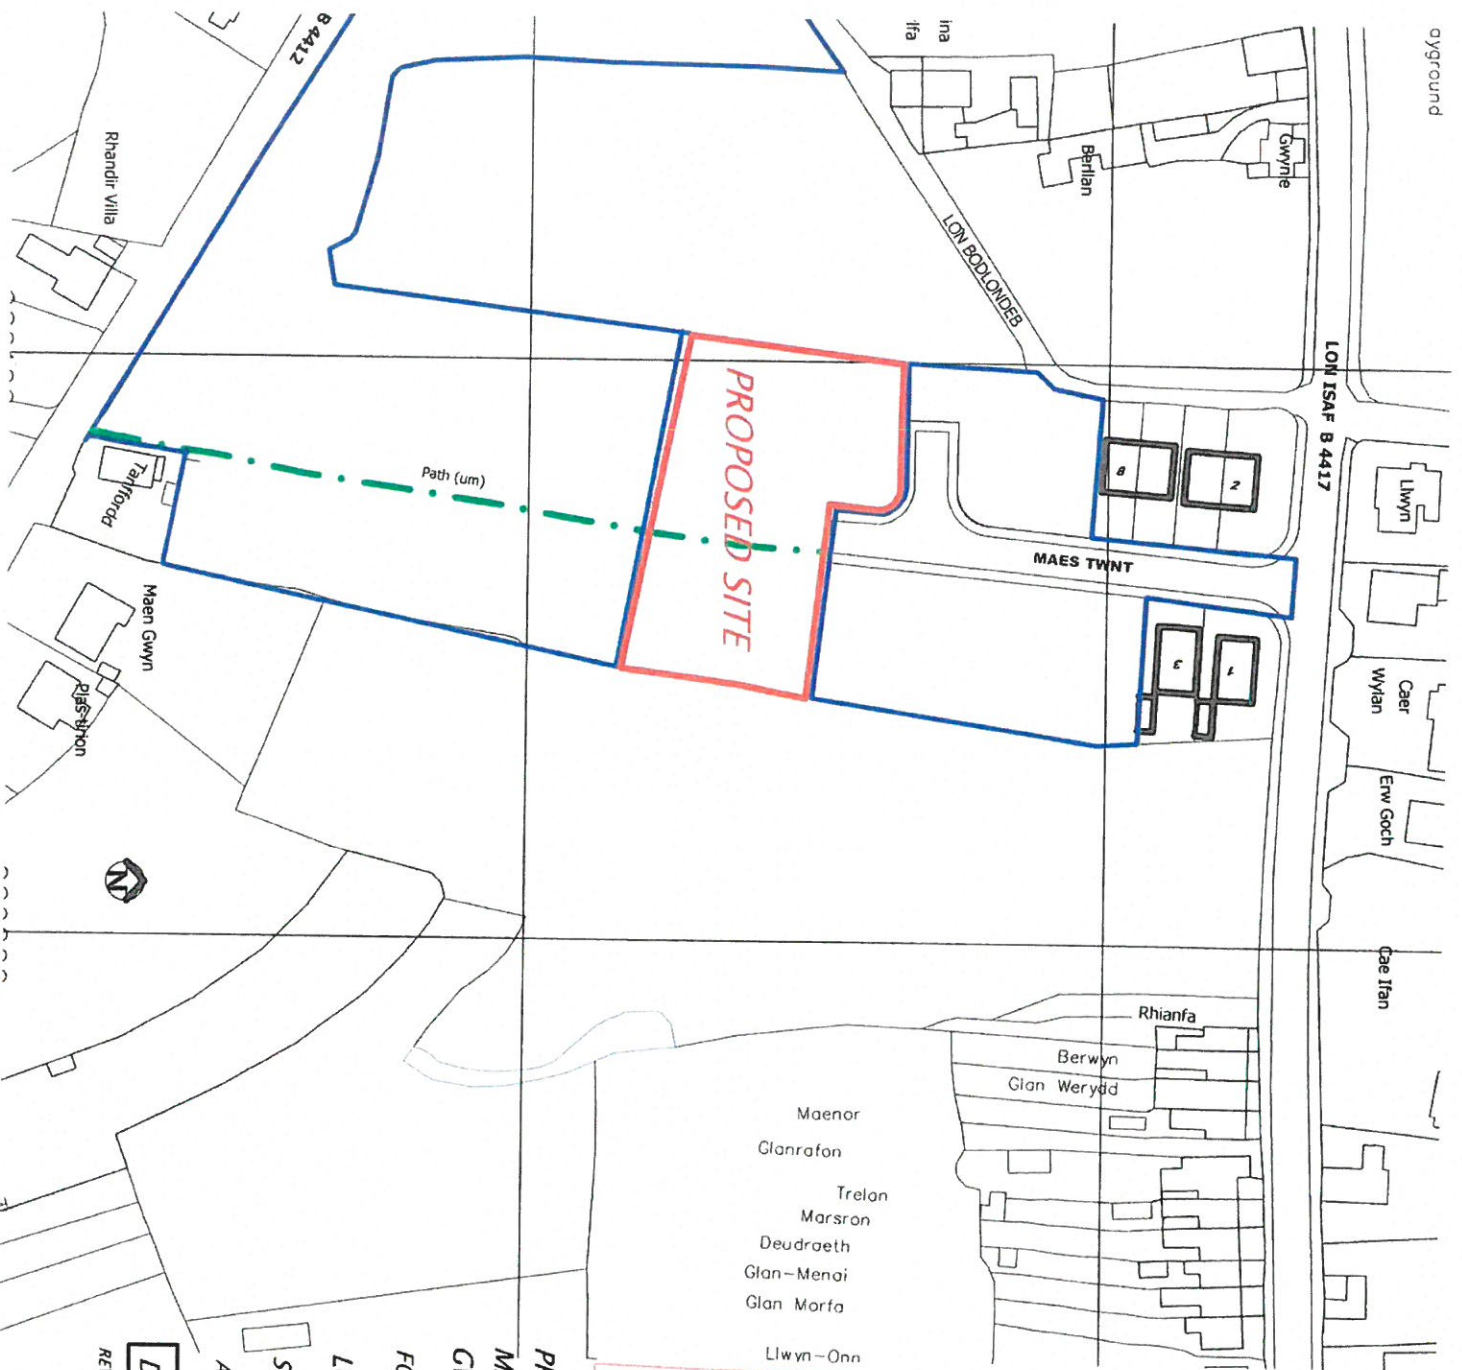

Rhif y Cais / Application Number : C16/0942/42/LL

Cynllun lleoliad ar gyfer adnabod y safle yn unig. Dim i raddfa.  
Location Plan for identification purposes only. Not to scale.

Dwyllwr  
 CYNALUN TUDUR IORGAN  
 REVISOR  
 27/10/17  
 GJ

**PROPOSED DEVELOPMENT ADJACENT  
 MAES TWNTI, MORFA NEFYN, PWLLHELLI,  
 GWYNEDD LL53 6EU.**

FOR TY TWNTI CYF.

LOCATION PLAN

SCALE 1 : 1250

APRIL 2016

**DRG. NO. 1605/TTC/001 REV A**  
 REV A SITE REDUCED

FOR TY TWNTI CYF:  
 PROPOSED SITE PLAN

SCALE 1 : 500 @ A2  
 DRG. NO. 1605/TTC/003 REV A  
 REV A, SITE REDUCED  
 APRIL 2016