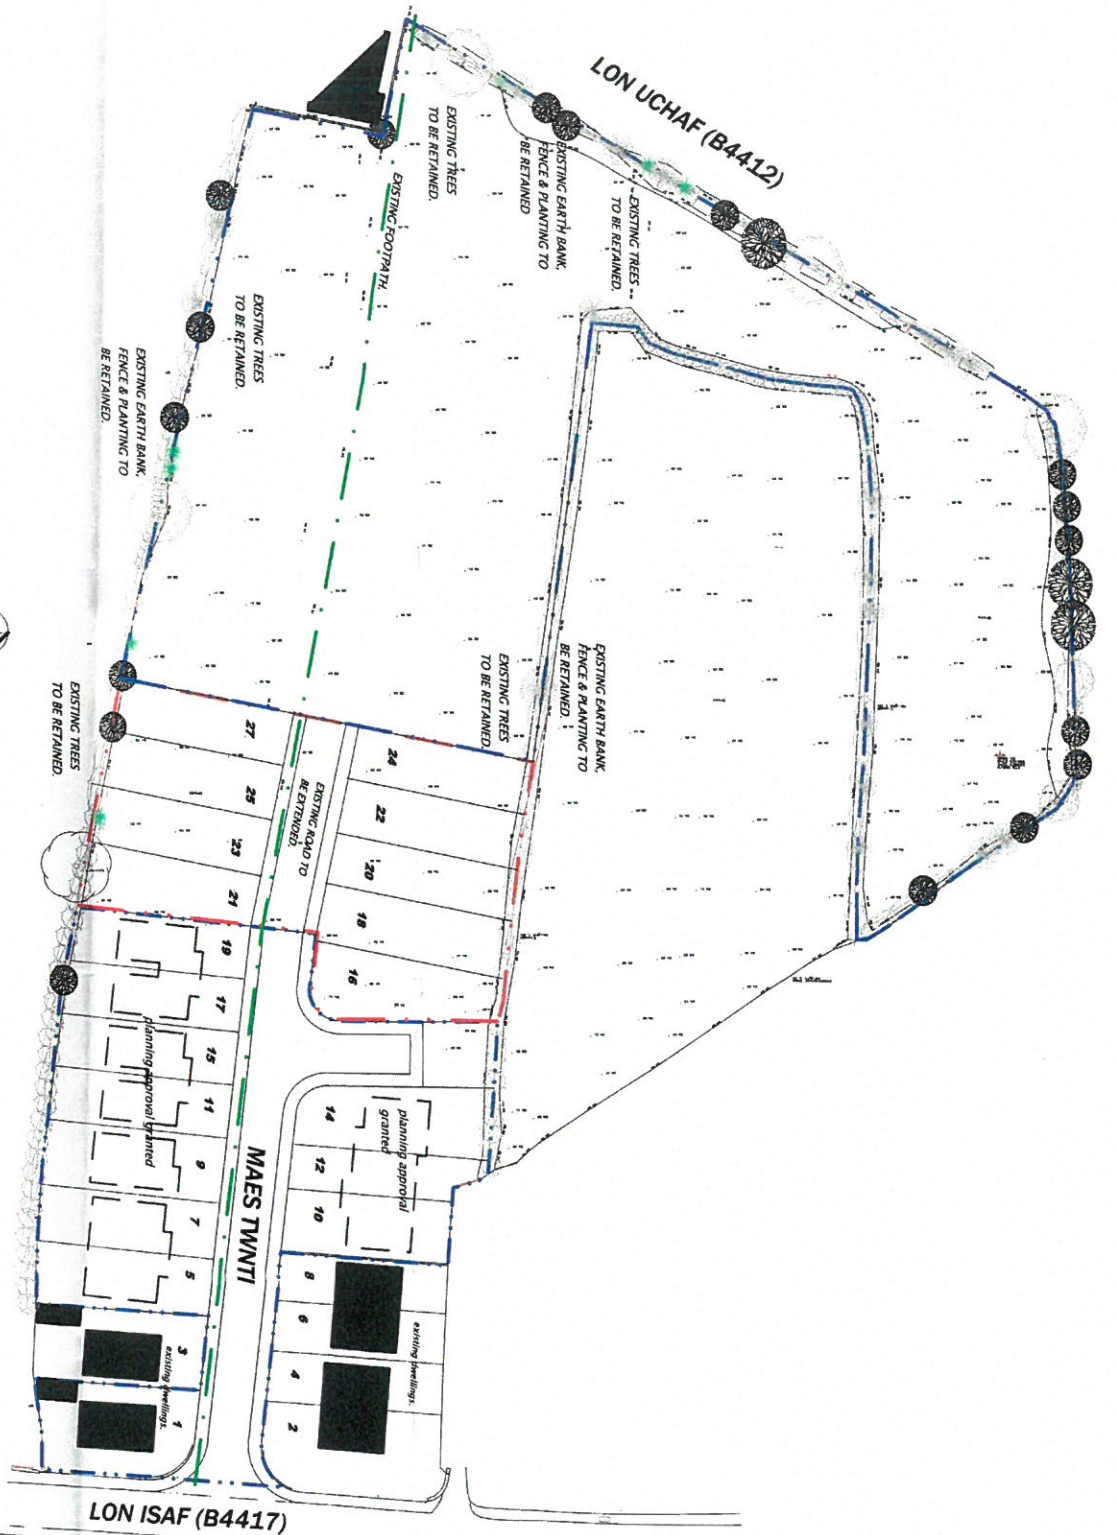

Rhif y Cais / Application Number : C16/0942/42/LL

Cynllun lleoliad ar gyfer adnabod y safle yn unig. Dim i raddfa.  
Location Plan for identification purposes only. Not to scale.

Dwyllwr  
 CYNALUN TUDUR IORGAN  
 REVISOR  
 27/10/17  
 GJ

**PROPOSED DEVELOPMENT ADJACENT  
 MAES TWNTI, MORFA NEFYN, PWLLHELLI,  
 GWYNEDD LL53 6EU.**

FOR TY TWNTI CYF.

LOCATION PLAN

SCALE 1 : 1250

APRIL 2016

**DRG. NO. 1605/TTC/001 REV A**  
 REV A SITE REDUCED

REV A SITE REDUCED

**CYNILLUN DDIWYGIEDIG**  
 REVISED PLAN  
 27/10/17  
 63

LON ISAF (B4417)

LON UCHAF (B4412)

MAES TWNTI

PROPOSED DEVELOPMENT ADJACENT  
 MAES TWNTI, MORFA NEFYN, PWLLHELL,  
 GWYNEDD ILLS3 GEU.

FOR TY TWNTI CYF:  
 PROPOSED SITE PLAN

SCALE 1 : 500 @ A2  
 DRG. NO. 1605/TTC/003 REV A  
 REV A, SITE REDUCED  
 APRIL 2016