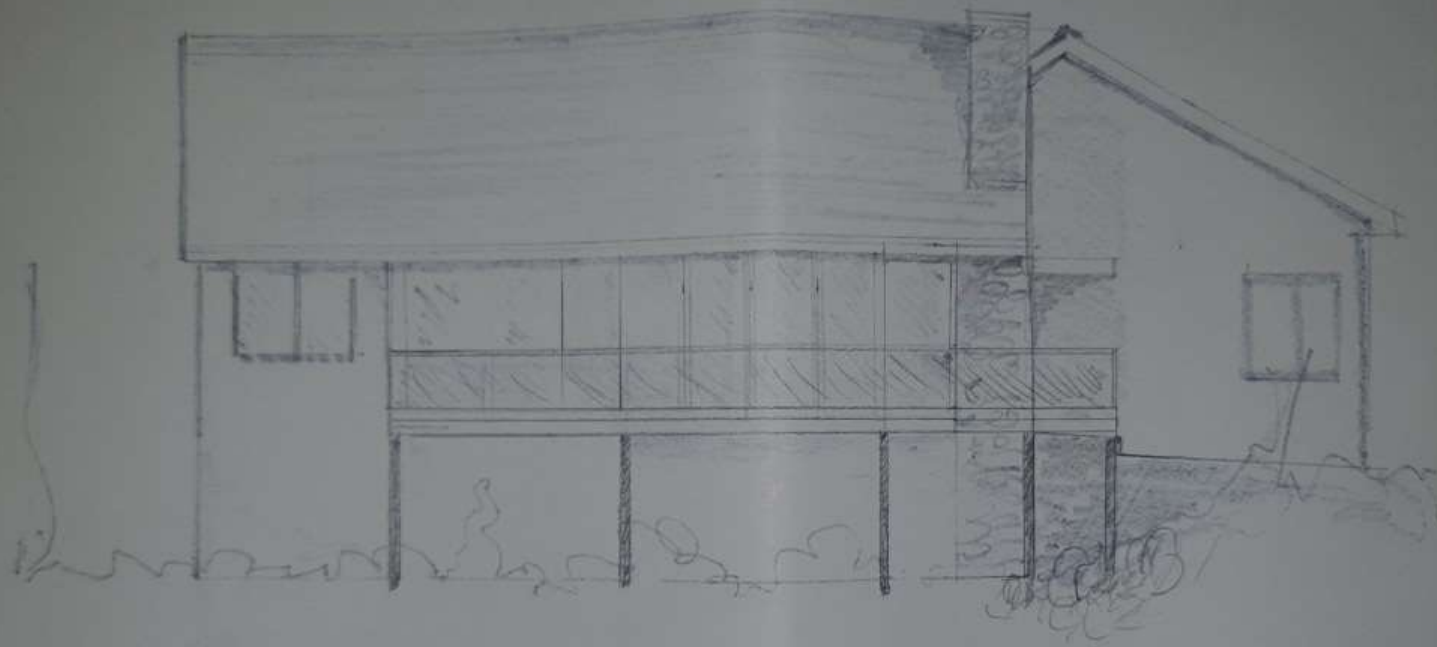

Pwyllgor Cynllunio
Planning Committee

11/01/2021

C19/0811/14/LL

**Cais i ymestyn balconi presennol ar flaen yr eiddo /
Application for the extension of the existing balcony
on the front elevation of the property**

Llanw, 6 Lôn Sydney, Caernarfon, Gwynedd, LL55 1ET

existing floor plan

scale 1:100

existing front elevation

1-100

wooded front elevation

1-100

proposed floor plan

scale 1:100

existing side elevation

1.100

proposed side elevation

1.100