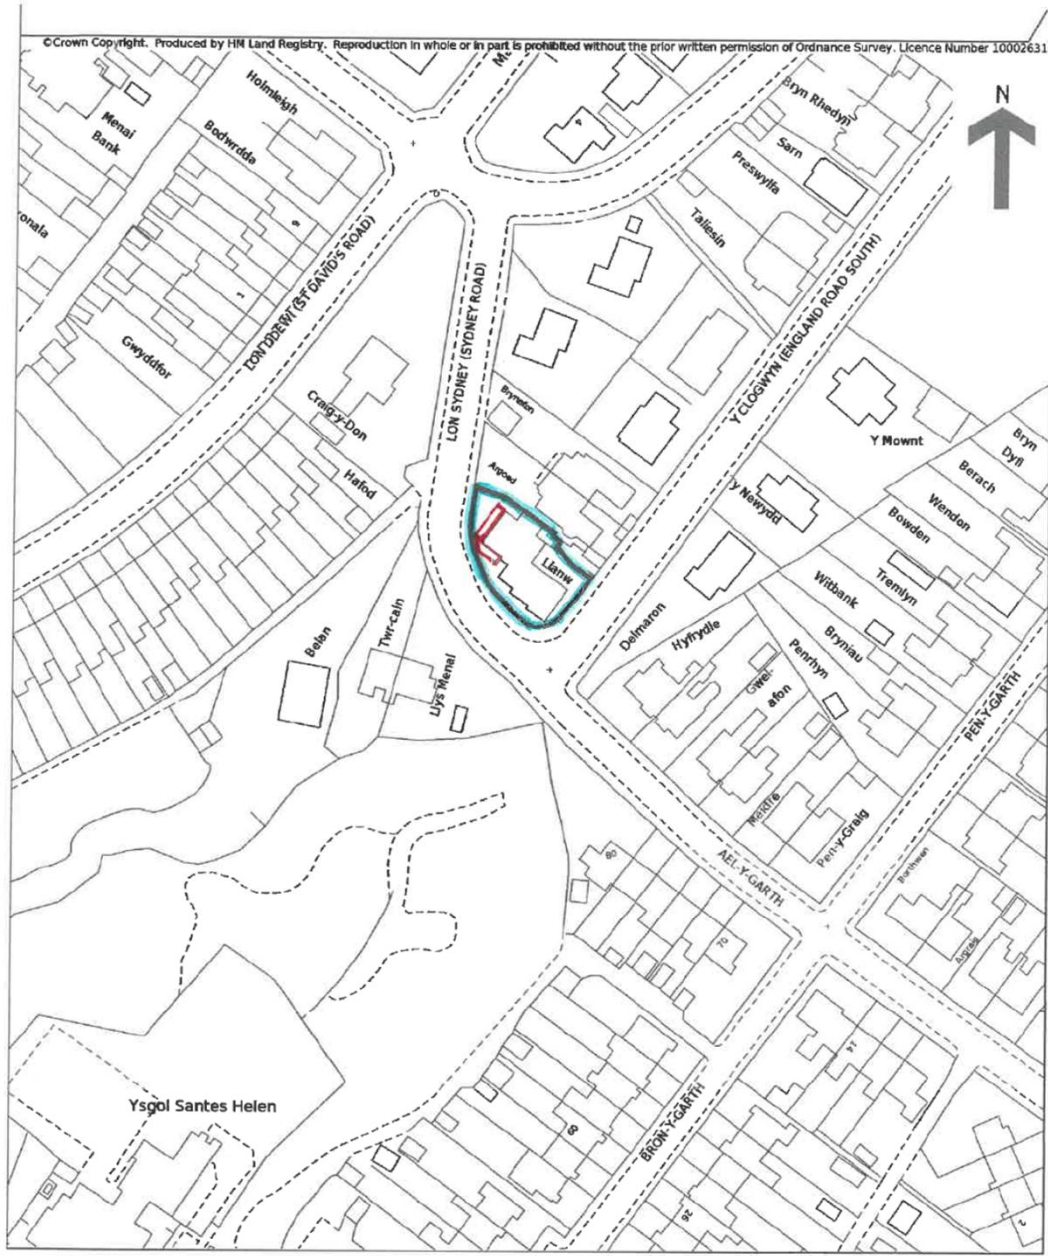

Pwyllgor Cynllunio
Planning Committee

11/01/2021

C19/0811/14/LL

**Cais i ymestyn balconi presennol ar flaen yr eiddo /
Application for the extension of the existing balcony
on the front elevation of the property**

Llanw, 6 Lôn Sydney, Caernarfon, Gwynedd, LL55 1ET

existing floor plan

scale 1:100

existing front elevation

1-100

wooded front elevation

1-100

proposed floor plan

scale 1:100

existing side elevation

1.100

proposed side elevation

1.100