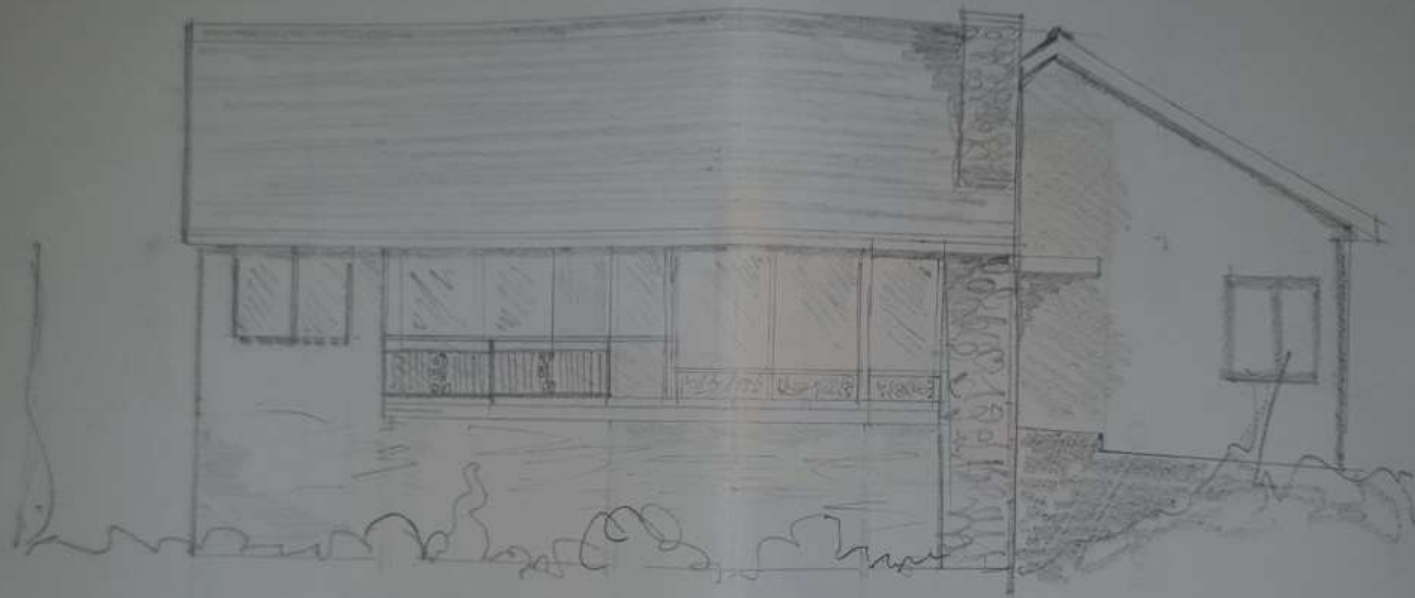

Pwyllgor Cynllunio
Planning Committee

11/01/2021

C19/0811/14/LL

**Cais i ymestyn balconi presennol ar flaen yr eiddo /
Application for the extension of the existing balcony
on the front elevation of the property**

Llanw, 6 Lôn Sydney, Caernarfon, Gwynedd, LL55 1ET

existing floor plan

scale 1:100

existing front elevation

1-100

wooded front elevation

1-100

proposed floor plan

scale 1:100

existing side elevation

1.100

proposed side elevation

1.100