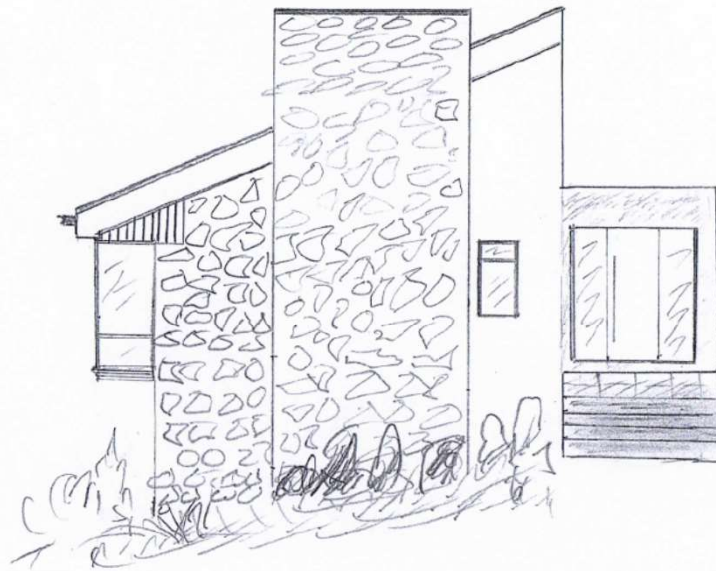

Pwyllgor Cynllunio
Planning Committee

11/01/2021

C19/0811/14/LL

**Cais i ymestyn balconi presennol ar flaen yr eiddo /
Application for the extension of the existing balcony
on the front elevation of the property**

Llanw, 6 Lôn Sydney, Caernarfon, Gwynedd, LL55 1ET

existing floor plan

scale 1:100

existing front elevation

1-100

wooded front elevation

1-100

proposed floor plan

scale 1:100

existing side elevation

1.100

proposed side elevation

1.100