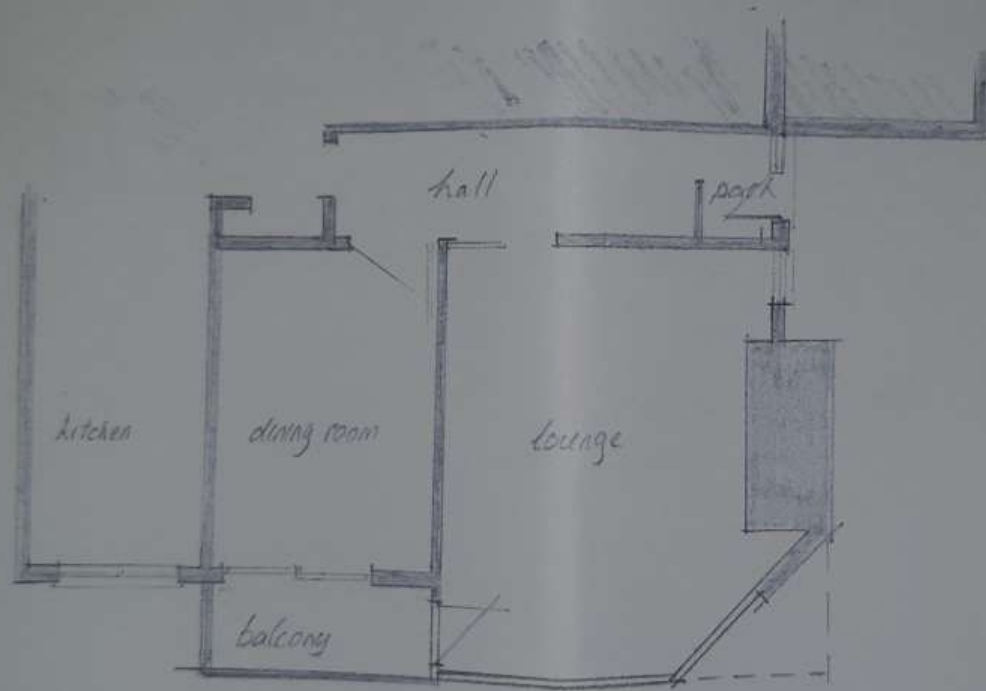

Pwyllgor Cynllunio
Planning Committee

11/01/2021

C19/0811/14/LL

**Cais i ymestyn balconi presennol ar flaen yr eiddo /
Application for the extension of the existing balcony
on the front elevation of the property**

Llanw, 6 Lôn Sydney, Caernarfon, Gwynedd, LL55 1ET

existing floor plan

scale 1:100

existing front elevation

1-100

wooded front elevation

1-100

proposed floor plan

scale 1:100

existing side elevation

1.100

proposed side elevation

1.100