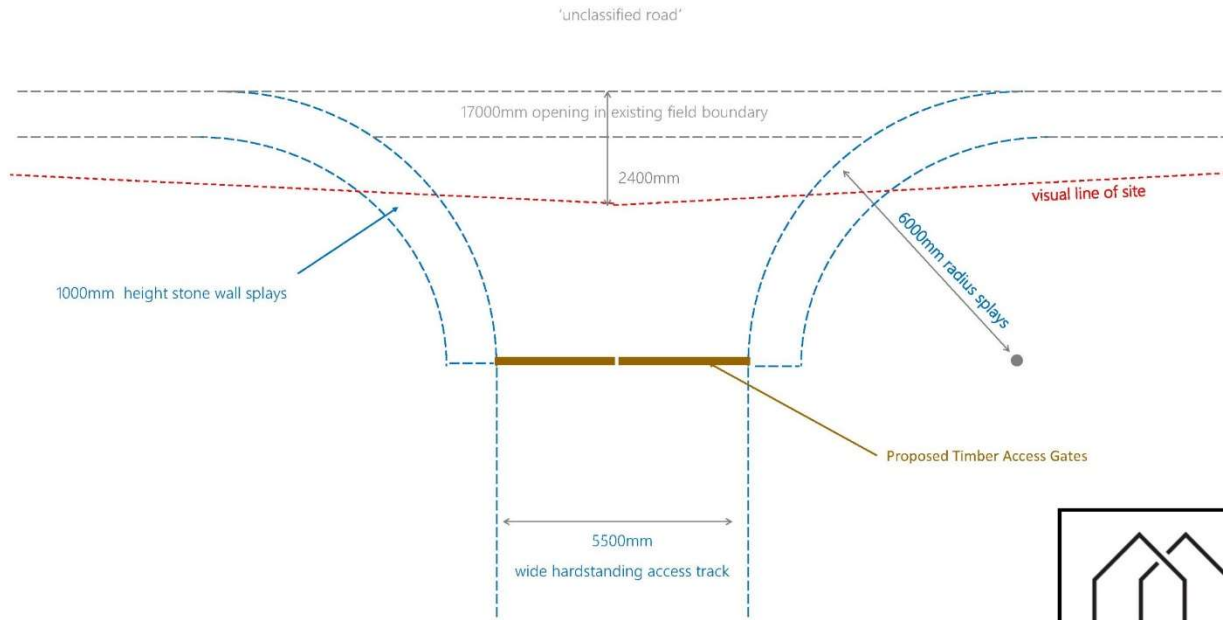

GWYBODAETH YCHWANEGOL
ADDITIONAL INFORMATION

CYNAN CONSULTING

Proposed Touring Caravan Park,
Bodvel Hall, Boduan

PARK ENTRANCE

NOT TO SCALE

CCJ21-171-04

NORTH ELEVATION

EAST ELEVATION

SOUTH ELEVATION

WEST ELEVATION

GWYBODAETH YCHWANEGOL
ADDITIONAL INFORMATION

FLOORPLAN

Proposed Touring Caravan Park,
Bodvel Hall, Boduan

AMENITIES BLOCK ELEVATION & FLOORPLAN
SCALE 1:50 @ A3

CCJ21-171-03-rv1

Planting of 7 saplings in a double staggered row to accelerate establishment and dense screening)

CYNAN CONSULTING

Proposed Touring Caravan Park,
Bodvel Hall, Boduan

TREE PLANTING

NOT TO SCALE

CCJ21-171-05