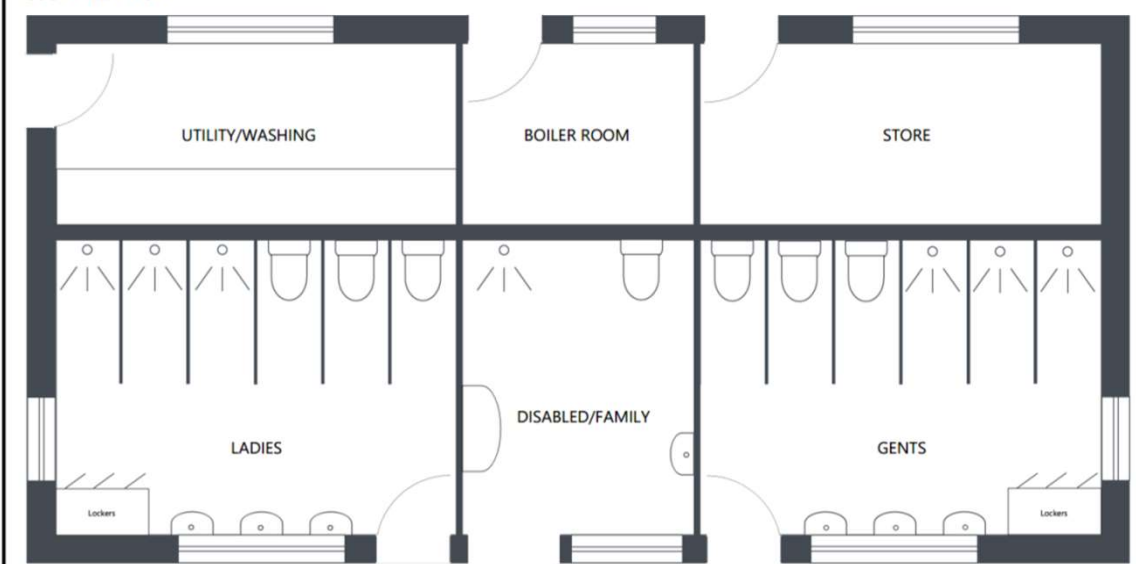

SOUTH ELEVATION

WEST ELEVATION

GWYBODAETH YCHWANEGOL
ADDITIONAL INFORMATION

FLOORPLAN

Proposed Touring Caravan Park,
Bodvel Hall, Boduan

AMENITIES BLOCK ELEVATION & FLOORPLAN
SCALE 1:50 @ A3

CCJ21-171-03-rv1