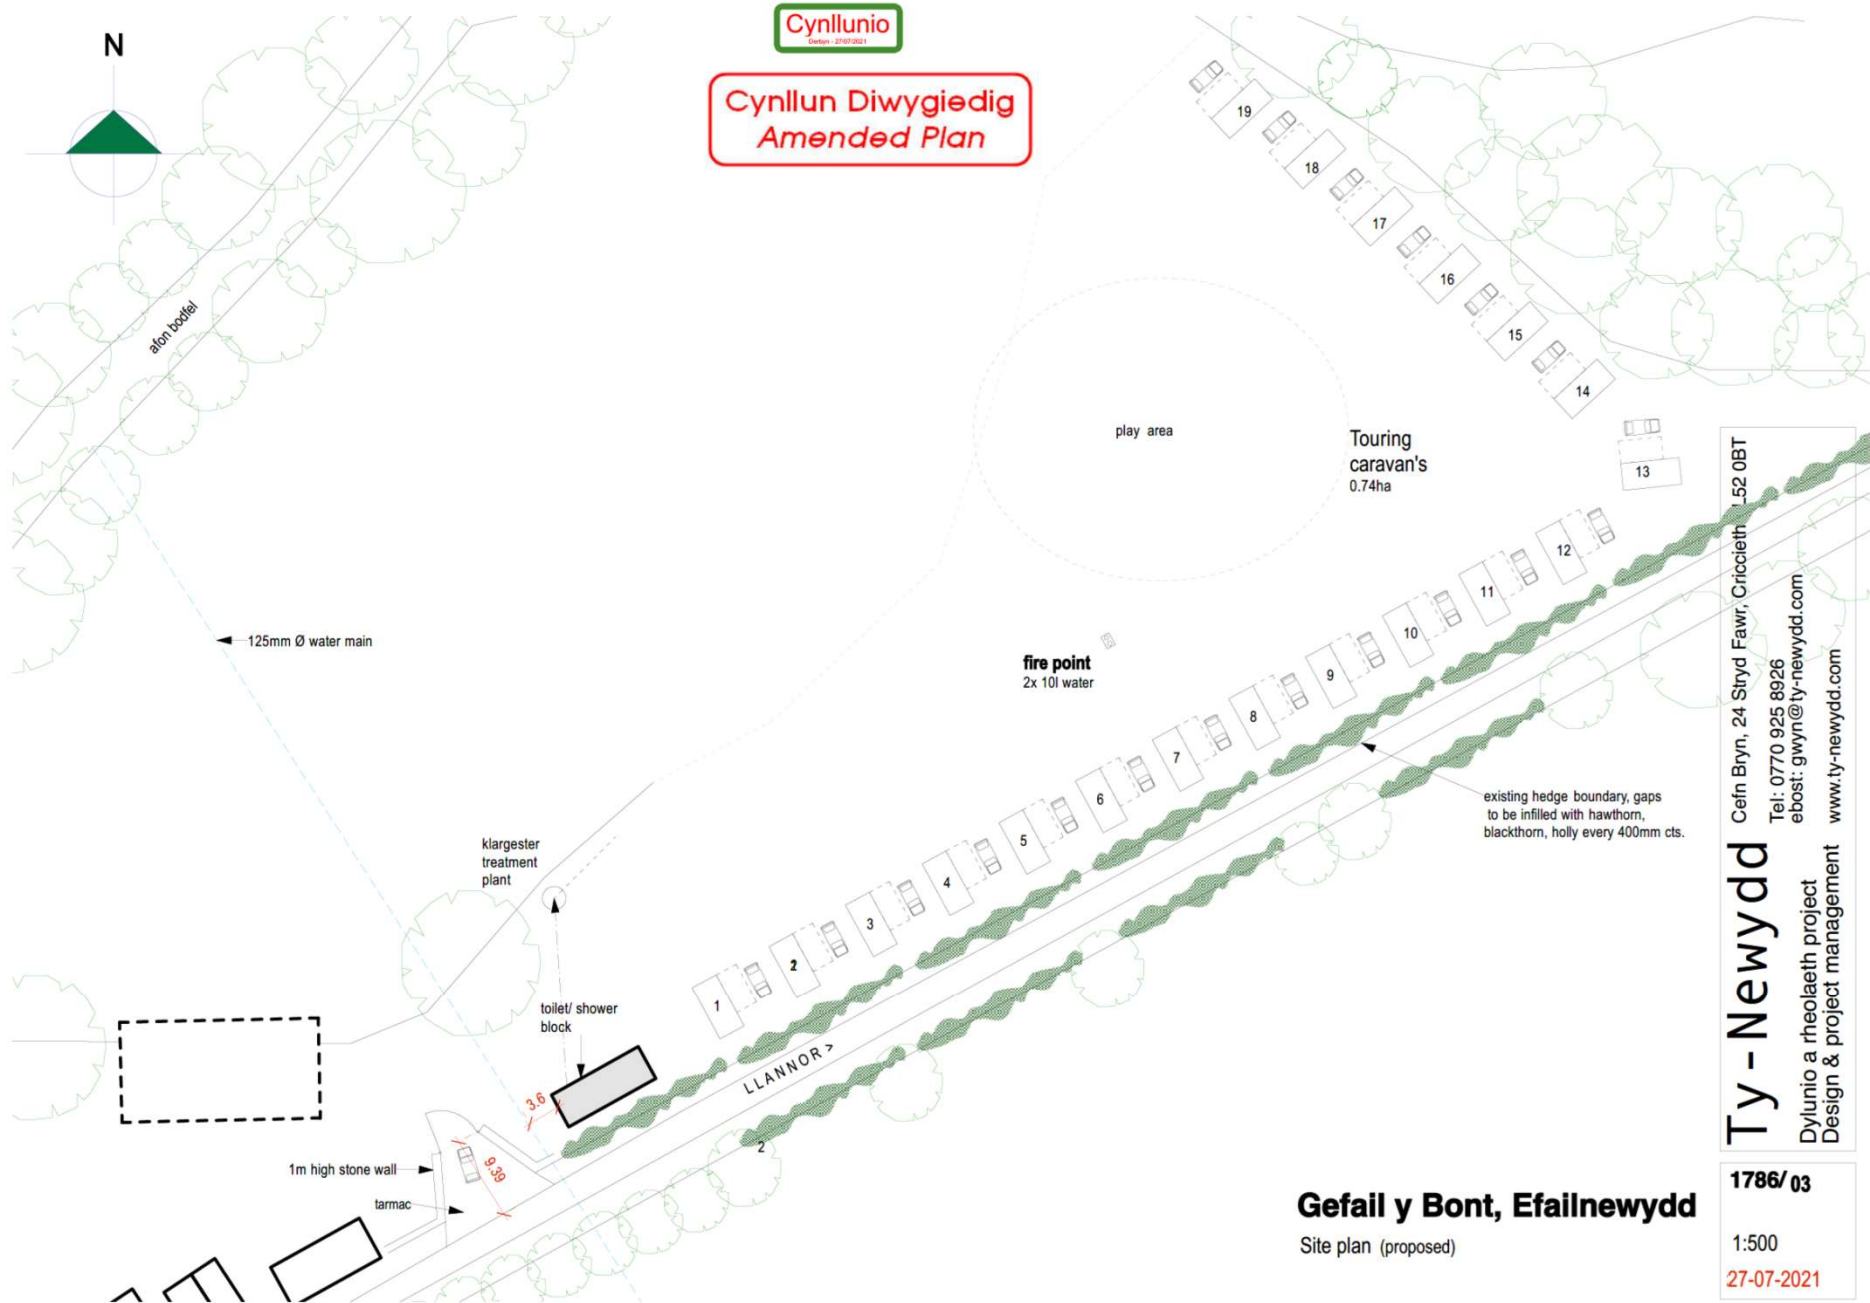

Cynllunio
Design - 27/07/2021

**Cynllun Diwygiedig
Amended Plan**

Ty - Newydd
Dylunio a rheolaeth project
Design & project management

Cefn Bryn, 24 Stryd Fawr, Criccieth L52 0BT
Tel: 0770 925 8926
eboost: gwyn@ty-newydd.com
www.ty-newydd.com

Gefail y Bont, Efailnewydd
Site plan (proposed)

1786/ 03
1:500
27-07-2021