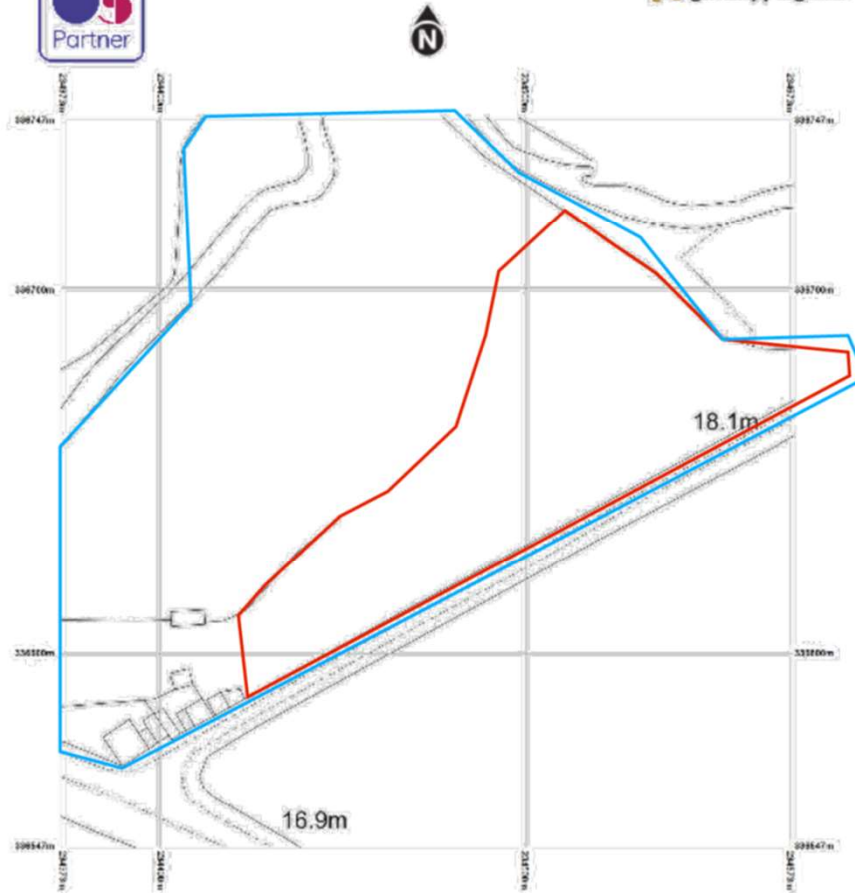

Cynllunio

06/07/2021

Gefail y Bont, Efailnewydd

Location plan

Ty - Newydd
Dylunio a rheolaeth project
Design & project management

Cefn Bryn, 24 Stryd Fawr, Criccieth LL52 0BT
Tel: 0770 925 8926
ebost: gwym@ty-newydd.com
www.ty-newydd.com

1786/ 01

1:1250

25-06-2021