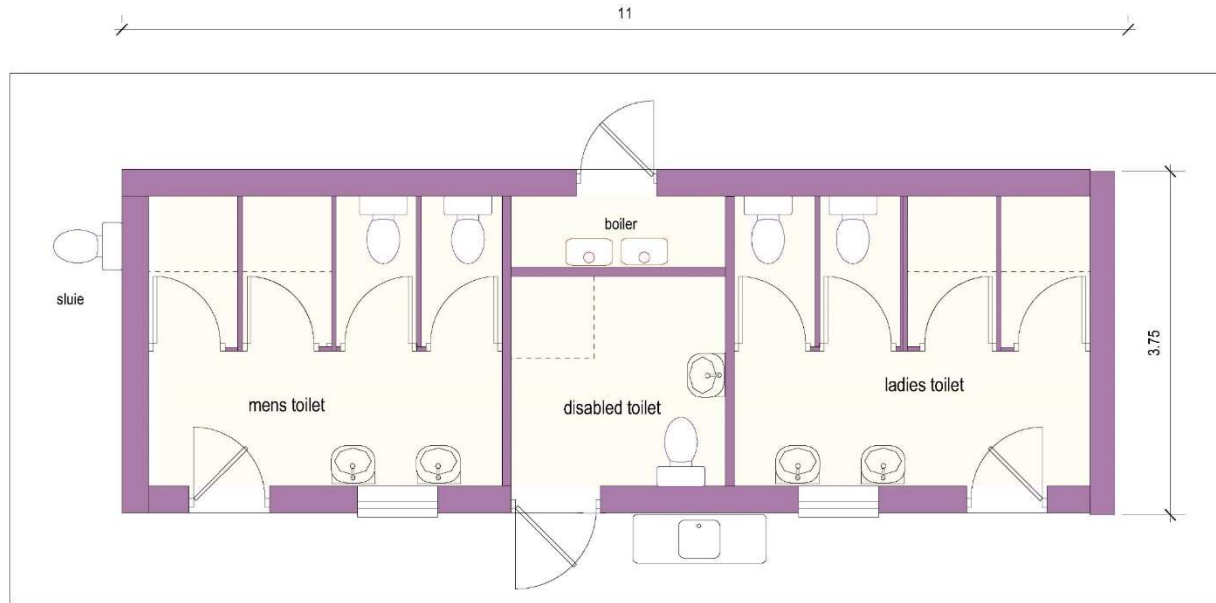

Gefail y Bont, Efailnewydd

toilet block plan

Ty - Newydd
Cein Bryn, 24 Stryd Fawr, Criccieth LL52 0BT
Tel: 0770 925 8926
ebost: gwyn@ty-newydd.com
www.ty-newydd.com

Dylunio a rheolaeth project
Design & project management

1786/ 04

1:50

25-06-2021