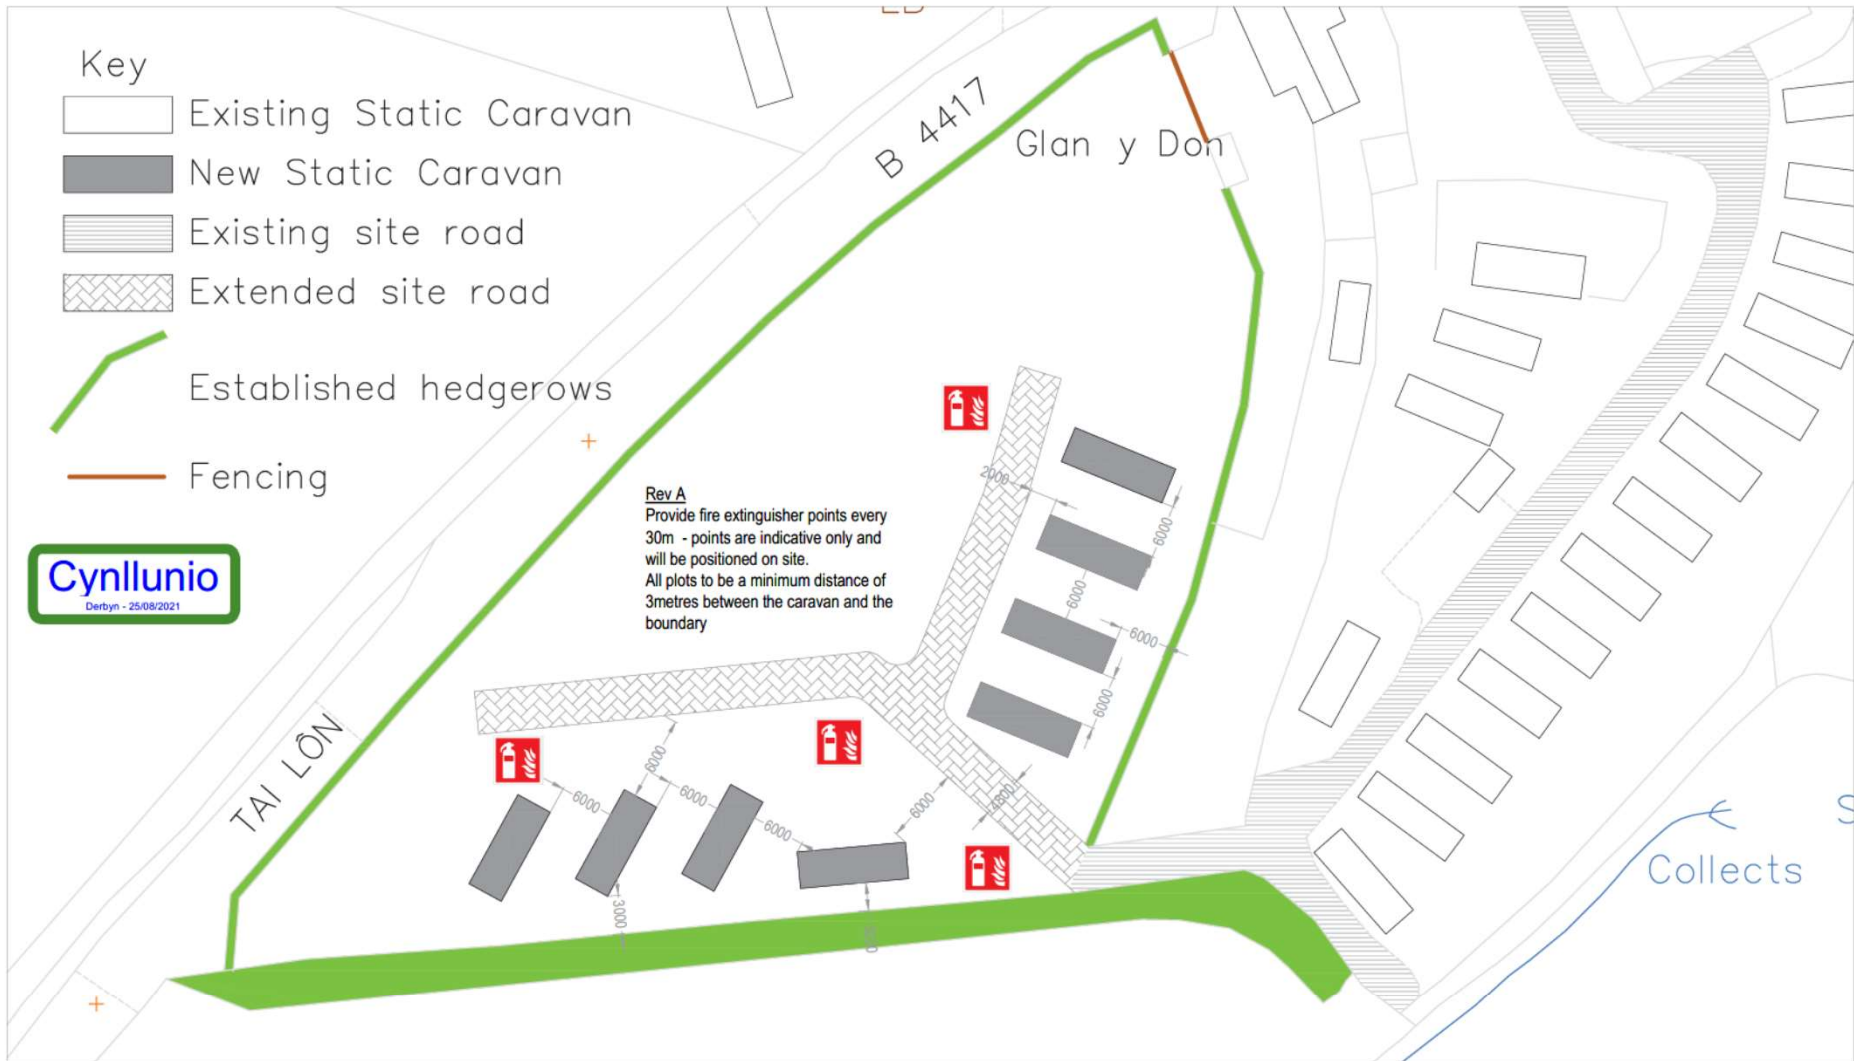

- Additional Plots to Existing Caravan Site -

- **Tyn-y-Cae** -

- Nefyn, Gwynedd -

- **Site Location Plan** -

SCALE 1:1250@A3

- Additional Plots to Existing Caravan Site -

- Tyn-y-Cae -

- Nefyn, Gwynedd -

- Existing Site Layout -

SCALE 1:500@A3

Key

- Existing Static Caravan
- New Static Caravan
- Existing site road
- Extended site road
- Established hedgerows
- Fencing

Rev A
 Provide fire extinguisher points every 30m - points are indicative only and will be positioned on site.
 All plots to be a minimum distance of 3metres between the caravan and the boundary

Cynllun Diwygiedig
Amended Plan

- Additional Plots to Existing Caravan Site -
- Tyn-y-Cae -
- Nefyn, Gwynedd -
- Proposed Site Layout -

SCALE 1:500@A3

REV A