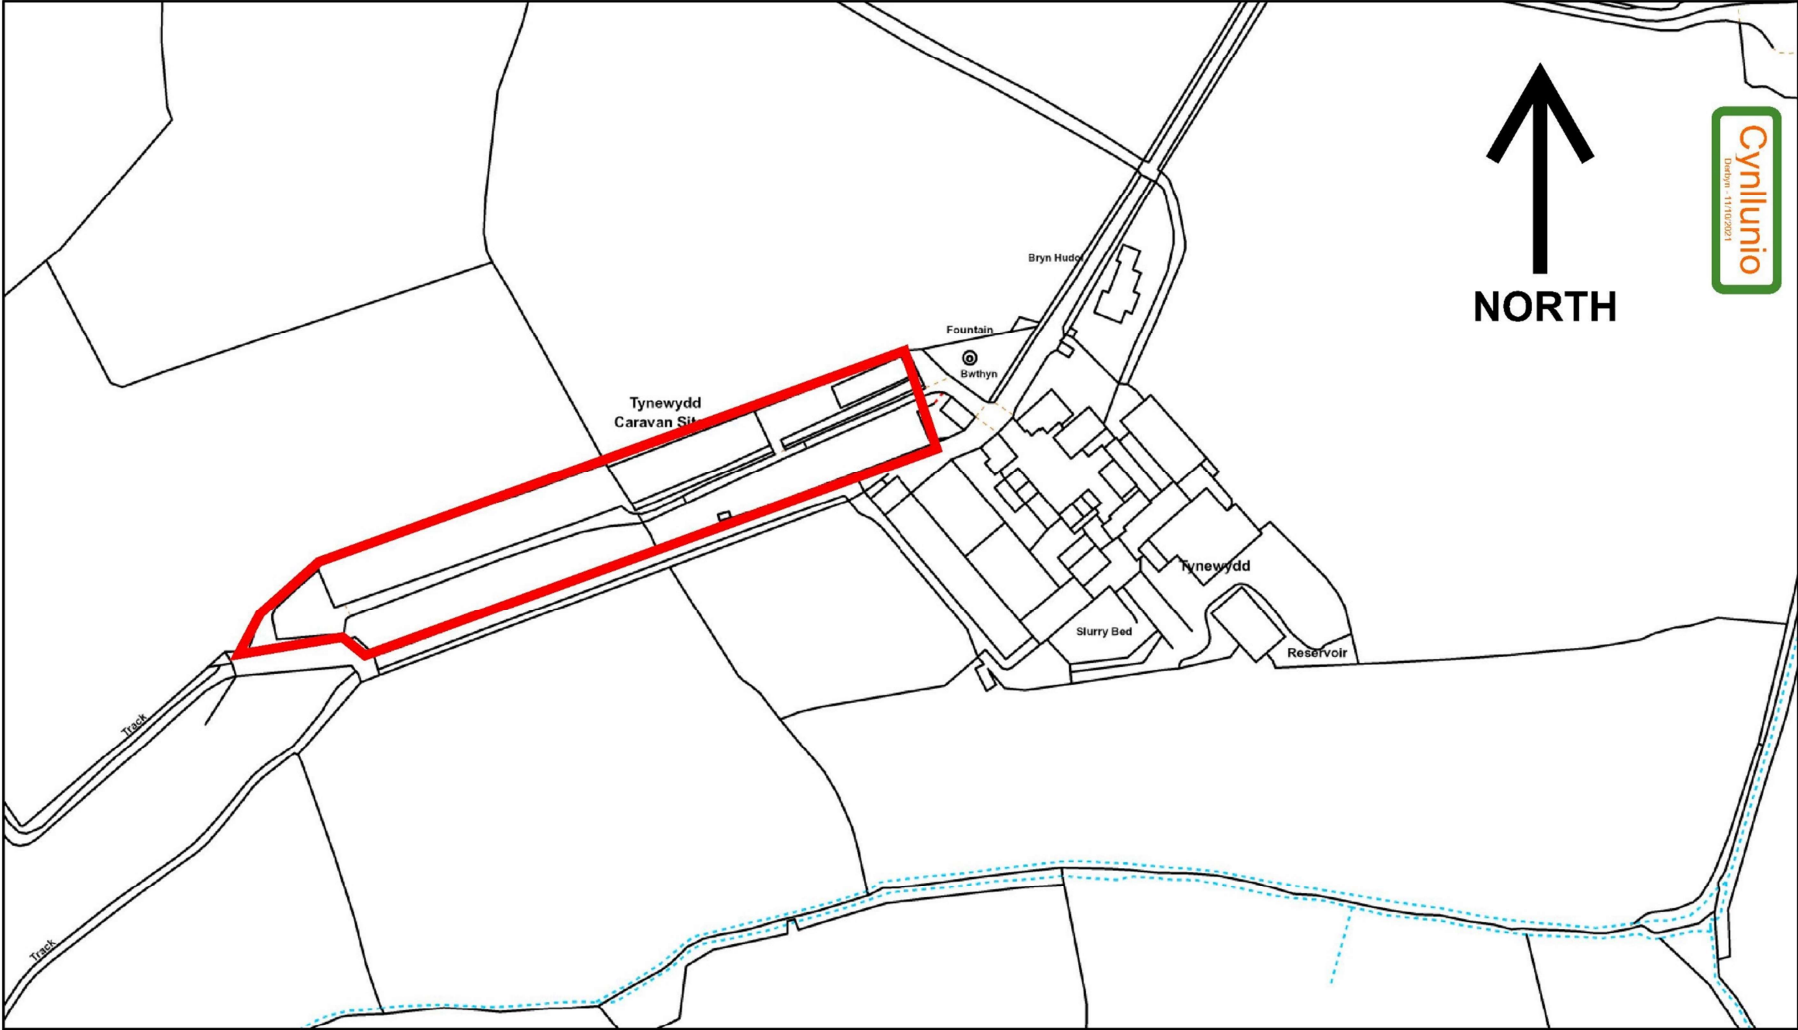

C21/0988/39/LL

**Ymestyn tymor gwyliau o 8 mis i 10.5 mis i bwrpas
gwyliau**

***Extend Holiday season from 8 months to 10.5 months
for holiday purposes***

**Tŷ Newydd Caravan Park, Sarn Bach, Pwllheli,
Gwynedd, LL53 7LE**

Ty Newydd Caravan Park

Scale: 1:1250 @ A4