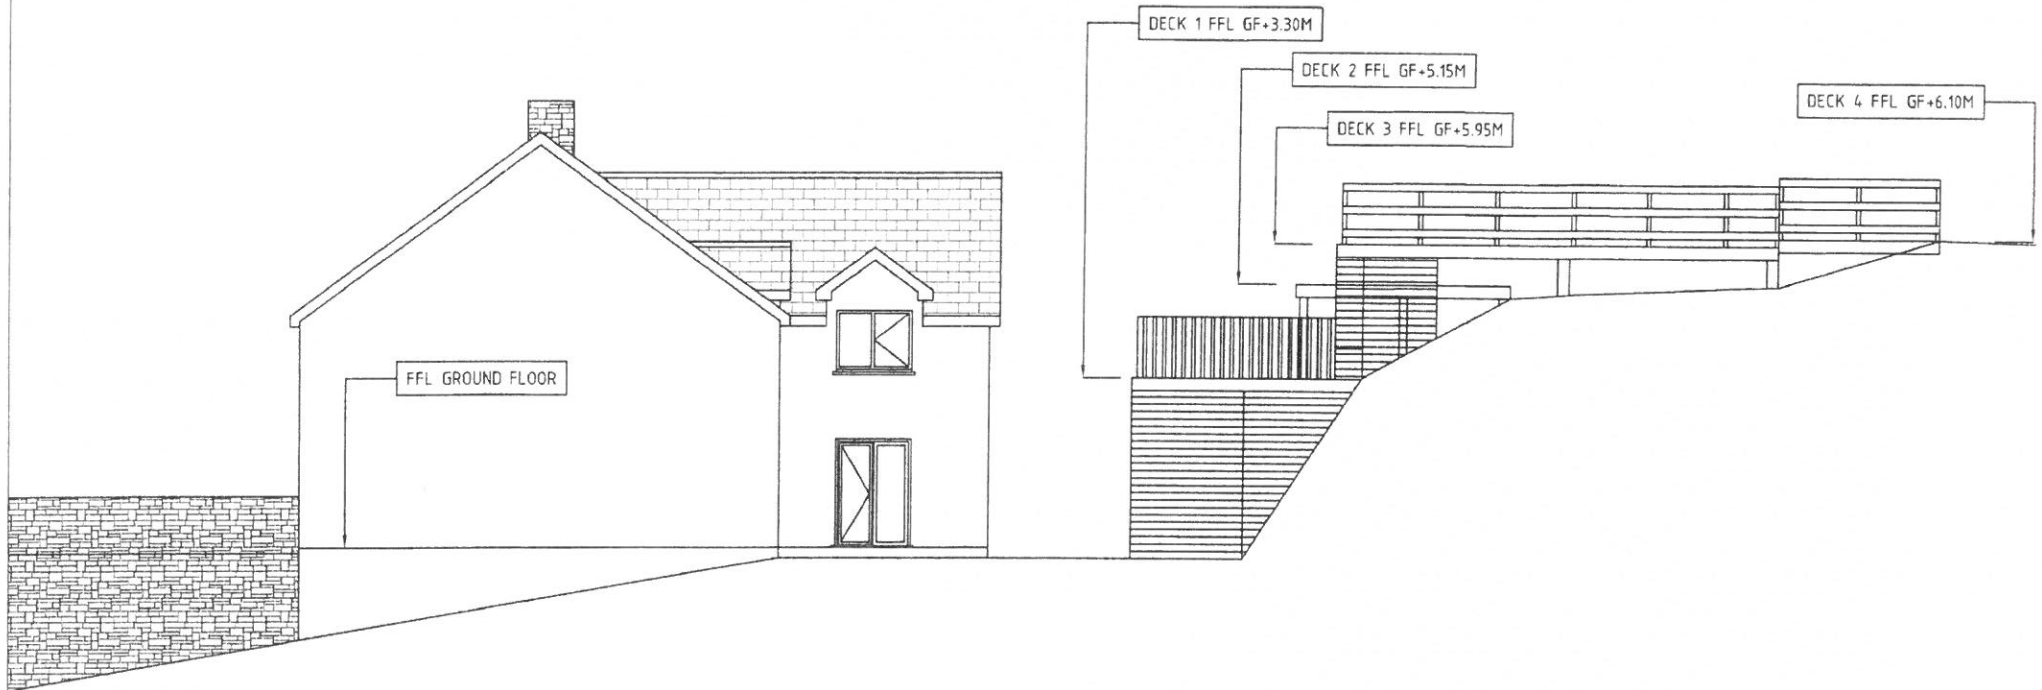

CYNGOR GWYNEDD
ADRAN RHEOLEIDDIO

01 MAW 2016

GWASANAETH CYNLLUNIO AC
AMGYLCHEDD

RHIFTRAC:

RIGHT ELEVATION

GARDEN DECKING TO REAR OF
LLWYN RHEDYN
OAKELEY SQUARE
BLAENAU FFESTINIOG
DRAWING NO 644-06
SCALE 1:100