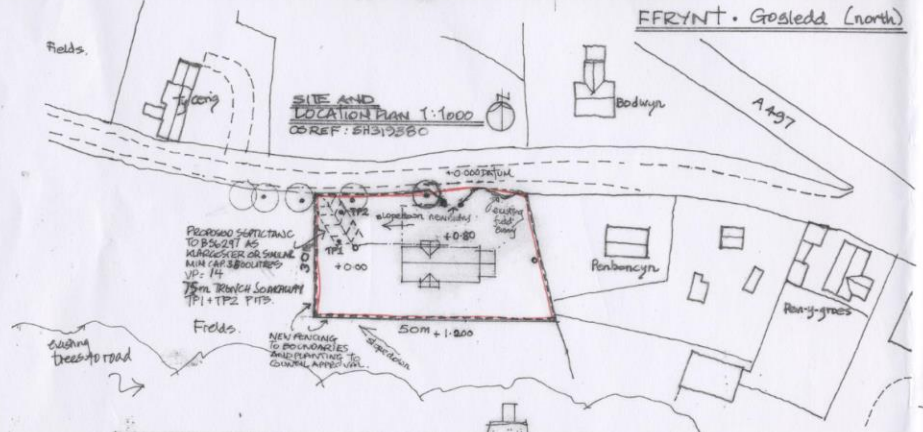

GORLEWIN - West