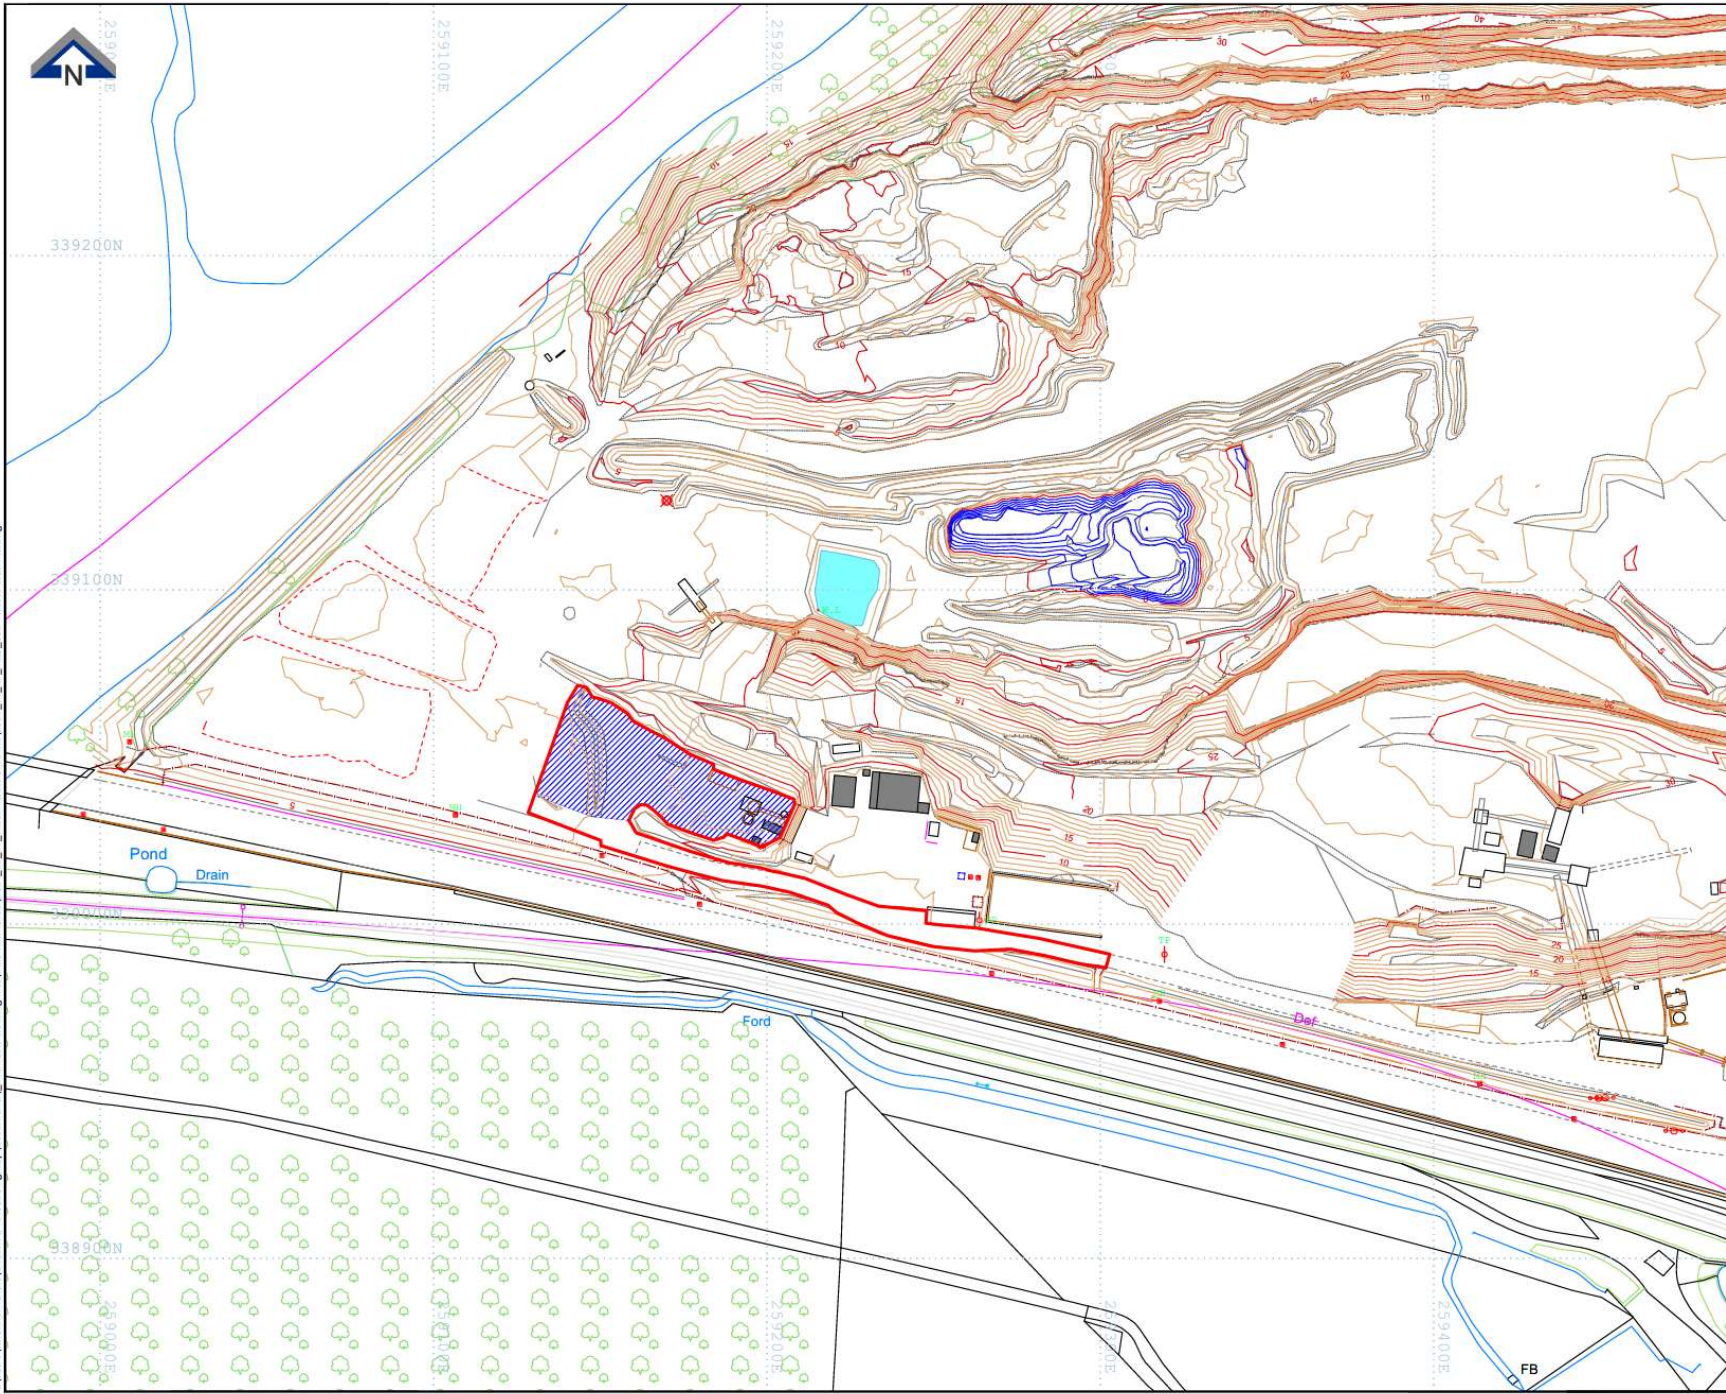

c:\users\caroline.ward\onedrive - breedon group\documents\2024.caw working files\m19 minfordd\2024_02_19_m19_boundary.mxd - boundary.mxd.dwg

Legend

Application Boundary

© Crown copyright and database rights
2024 Ordnance Survey 0100031673

Minfordd Quarry
Application Boundary

Drawn by: MC/caw
Date: 19-02-2024
Scale @ A3 - 1:2 500

Drawing No: Revision:
2024_02_19_M19_001 -

c:\users\caroline.wardell\one\free - breedon group\documents\2024\caw working files\m19 minfordd\2024_06_17_m19_waste area mc.dwg

Legend

 Processing Area

Survey Shown -
MFQU180324_A1_LSS
Sigma Surveys

© Crown copyright and database rights
2024 Ordnance Survey 0100031673

**Minfordd Quarry
New Waste
Processing Area**

Drawn by: MC/caw
Date: 17-06-2024
Scale @ A3 - 1:1500

© Crown copyright and database rights
2024 Ordnance Survey 100013873

Minffordd Quarry
New Waste Processing Area

Drawn by: MC/caw
Date: 17-06-2024
Scale @ A3 - 1:1500

Drawing No: 2024_06_17_M19_001
Revision: