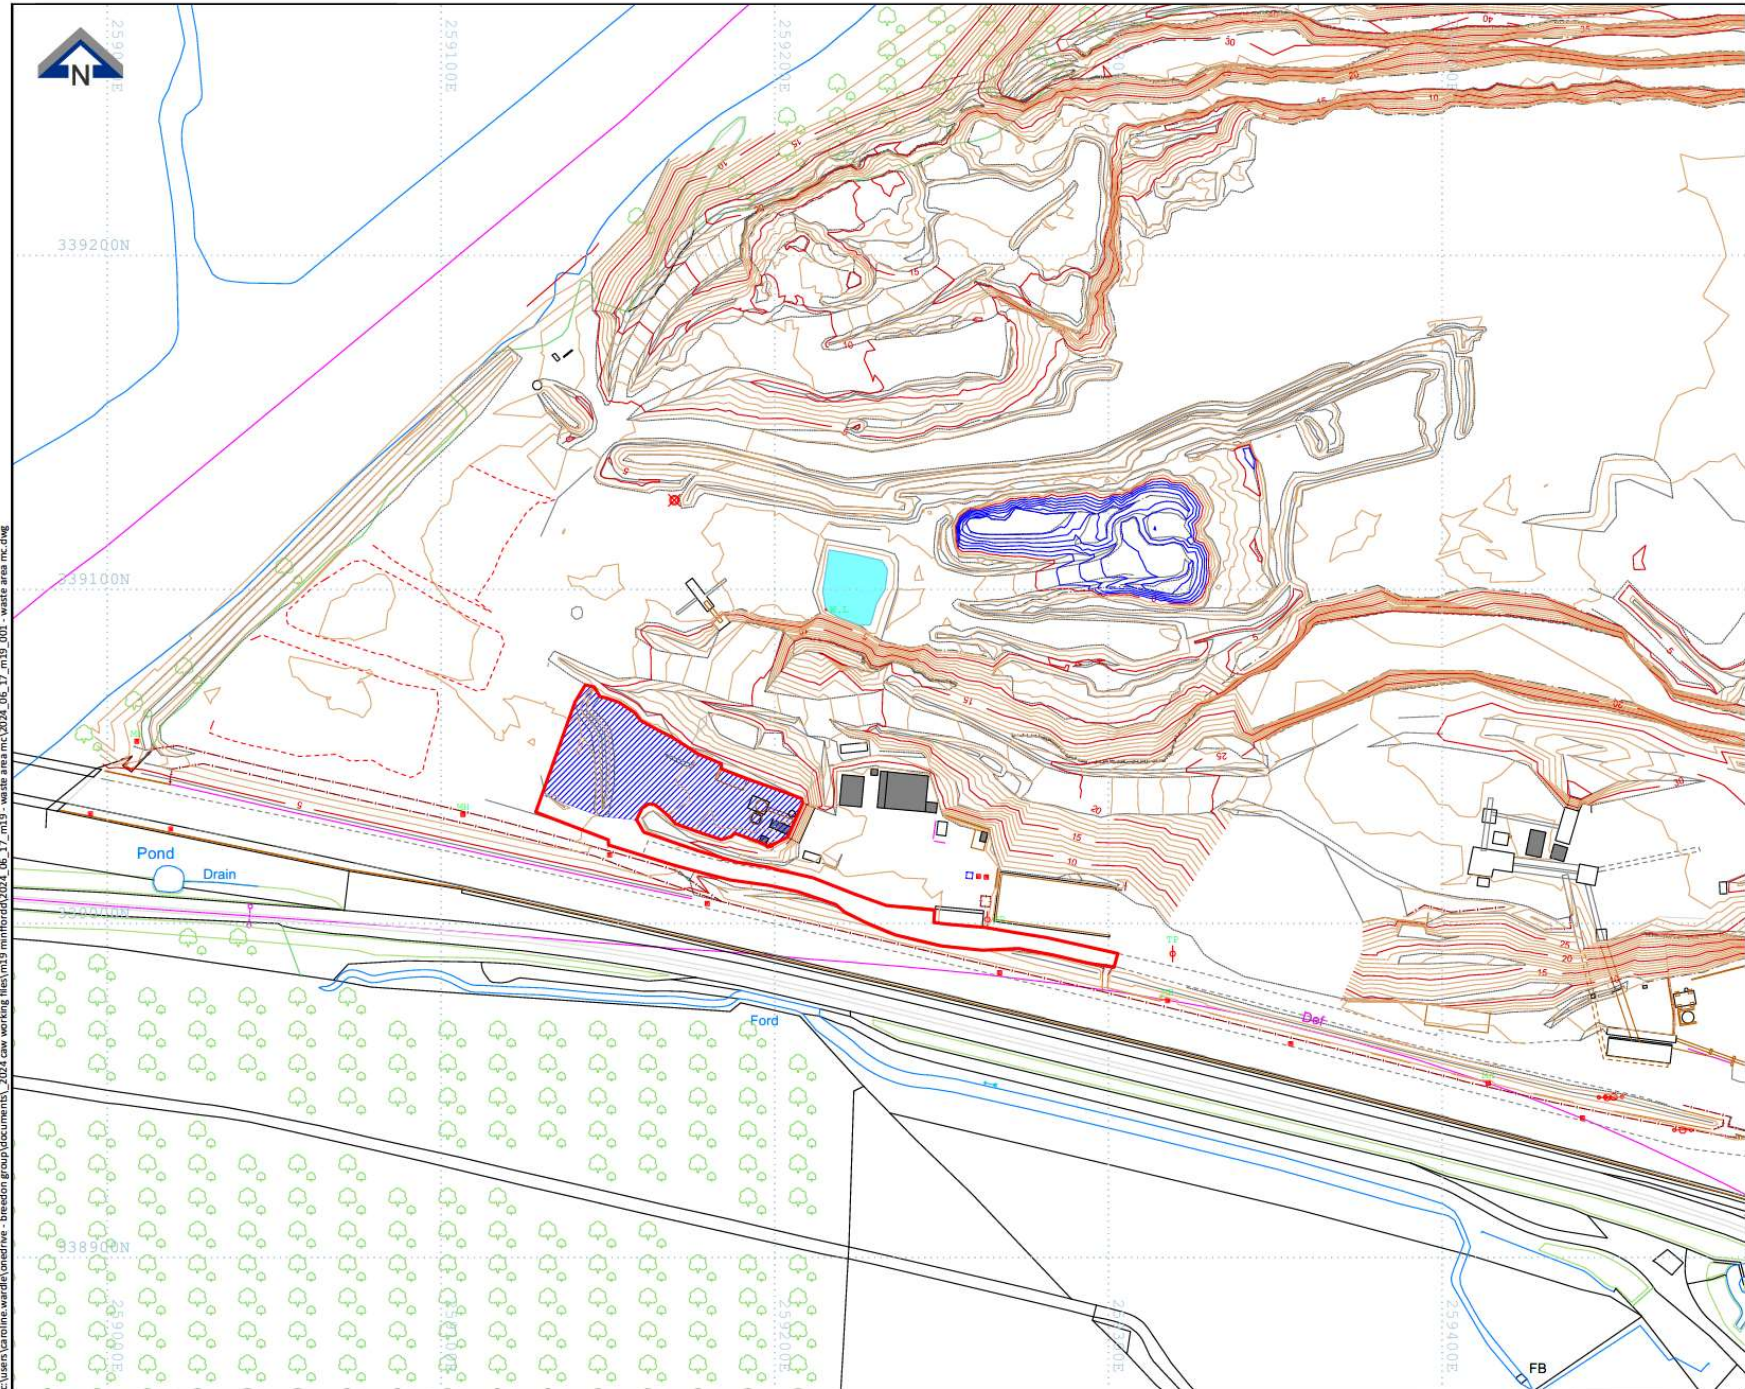

c:\users\lauraline.wardle\one-drive - breedon group\documents\2024\caw_working_files\m19_minffordd\2024_06_17_m19_m19_waste_area.mc.dwg

Legend

Processing Area

Survey Shown -
MFQU180324_A1_LSS
Sigma Surveys

Minffordd Quarry
New Waste Processing Area

Drawn by: MC/caw
Date: 17-06-2024
Scale @ A3 - 1:1500

Drawing No: 2024_06_17_M19_001
Revision: