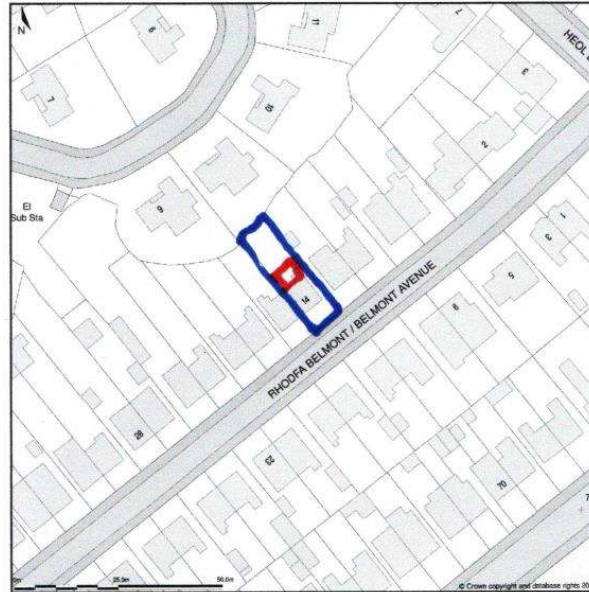

29/11/24
ADRAN CYLLUNIO - CYNGOR GWYNEDD

14, Belmont Avenue, Bangor, Gwynedd, LL57 2HT

Location Plan shows area bounded by: 256652.2, 371513.38 256793.63, 371654.81 (at a scale of 1:1250), OSGridRef: SH56727158. The representation of a road, track or path is no evidence of a right of way. The representation of features as lines is no evidence of a property boundary.

Ordnance Survey and the OS Symbol are registered trademarks of Ordnance Survey, the national mapping agency of Great Britain. Buy A Plan® logo, pdf design and the www.buyaplan.co.uk website are Copyright © Passinc Ltd 2023.