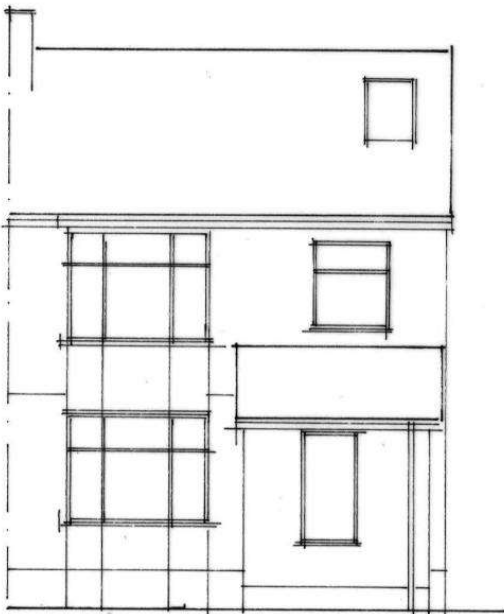

**Cynllun Diwygiedig
Amended Plan**

06/12/24

ADRAN CYNLLUNIO - CYNGOR GWYNEDD

FRONT

FLAT ROOF

RENOVAL FINISH

PROPOSED BLOCK PLAN (1:500)

14 BELMONT AVENUE,
BANGOR, GWYNEDD, LLS7 2HT

SCALE: 1/100

DWG. 10 REV. A FRONT ELEVATION
ADDN 06/12/24