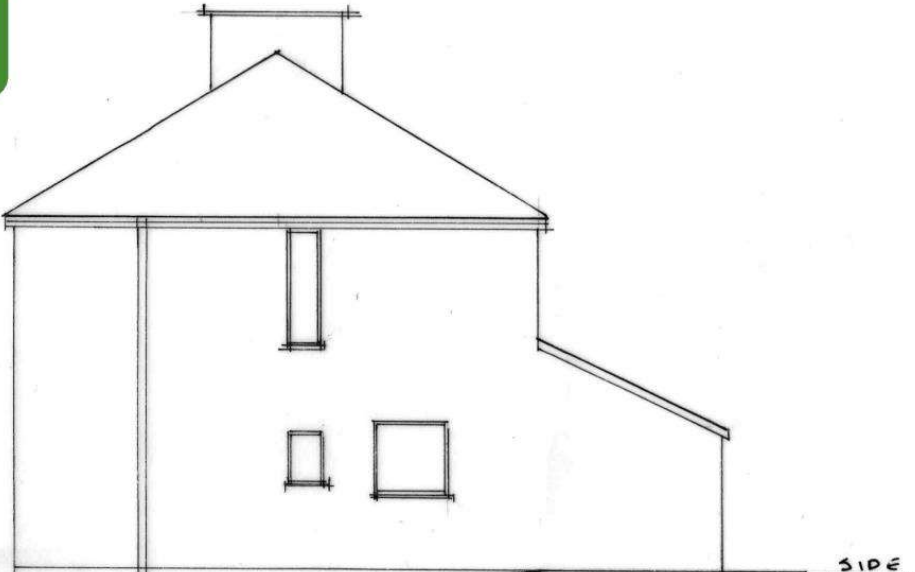

04/11/24
ADRAN CYNLLUNIO - CYNGOR GWYNEDD

SIDE

EXISTING BLOCK PLAN 1/500

14 BELMONT AVENUE
BANGOR, GWYNEDD, LL57 2HT
SCALE: 1/100
DRG. 03 - EXISTING ELEVATIONS