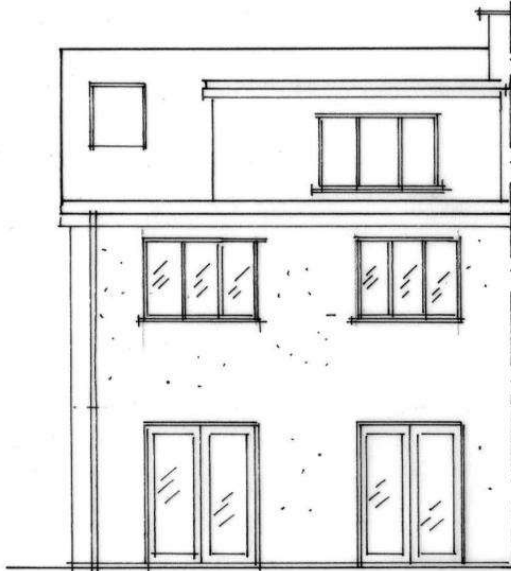

**Cynllun Diwygiedig
Amended Plan**

06/12/24

ADRAN CYNLLUNIO - CYNGOR GWYNEDD

REAR