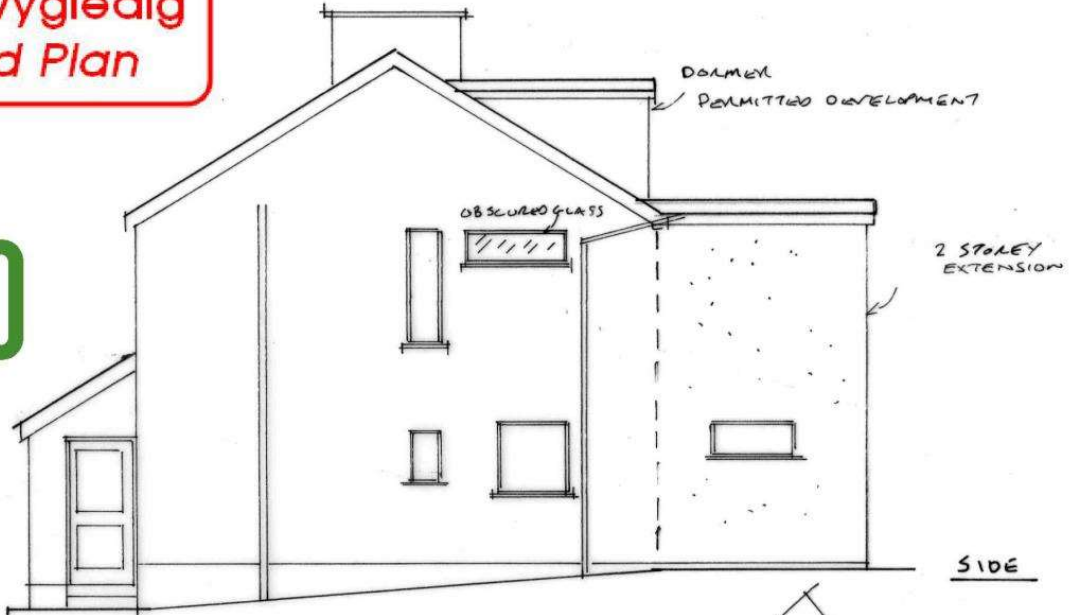

**Cynllun Diwygiedig
Amended Plan**

06/12/24

ADRAN CYNLLUNIO - CYNGOR GWYNEDD

REAR

FRONT

SIDE

FLAT ROOF

RENOVAL FINISH

PART LEFT

PROPOSED BLOCK PLAN (1:500)

14 BELMONT AVENUE,
BANGOR, GWYNEDD, LLS7 2HT

SCALE: 1/100

DWG. 10 REV. A FRONT ELEVATION
ADDN 06/12/24

04/11/24
ADRAN CYLLUNIO - CYNGOR GWYNEDD

14 BELMONT AVENUE,
BANGOR, GWYNEDD, LL57 2HT
SCALE: 1/50
DRG. 09