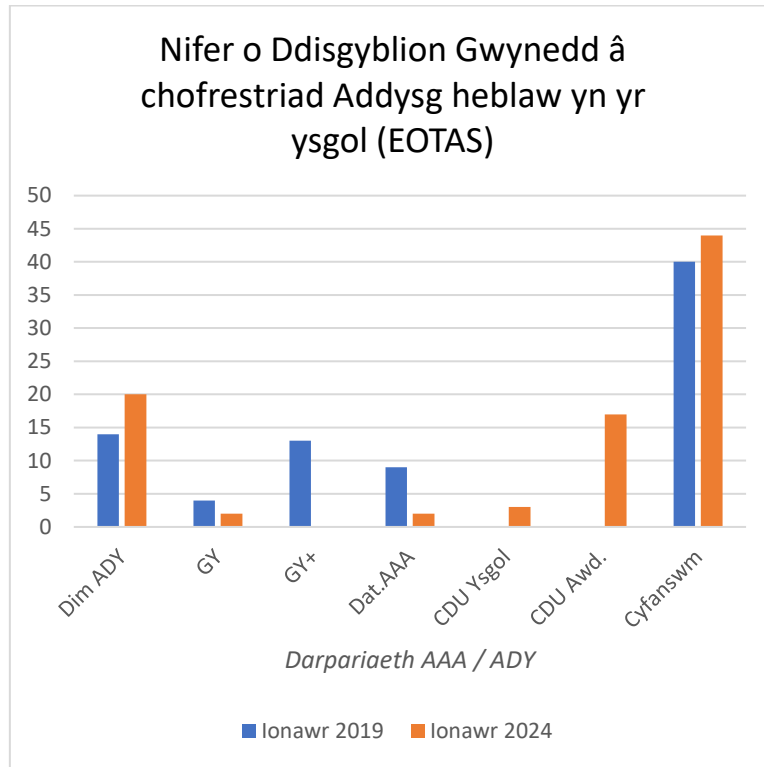

**Nifer o Ddisgyblion Gwynedd â chofrestriad Addysg heblaw yn yr ysgol (EOTAS) yn Ionawr 2024 o gymharu â Ionawr 2019.**

Ffynhonnell Data: Cyfrifiad ysgolion blynyddol ar lefel disgyblion (CYBLD)

**Number of Gwynedd Pupils with Education other than at school (EOTAS) registration in January 2024 compared with January 2019.**

Data Source: Pupil level annual school census (PLASC)